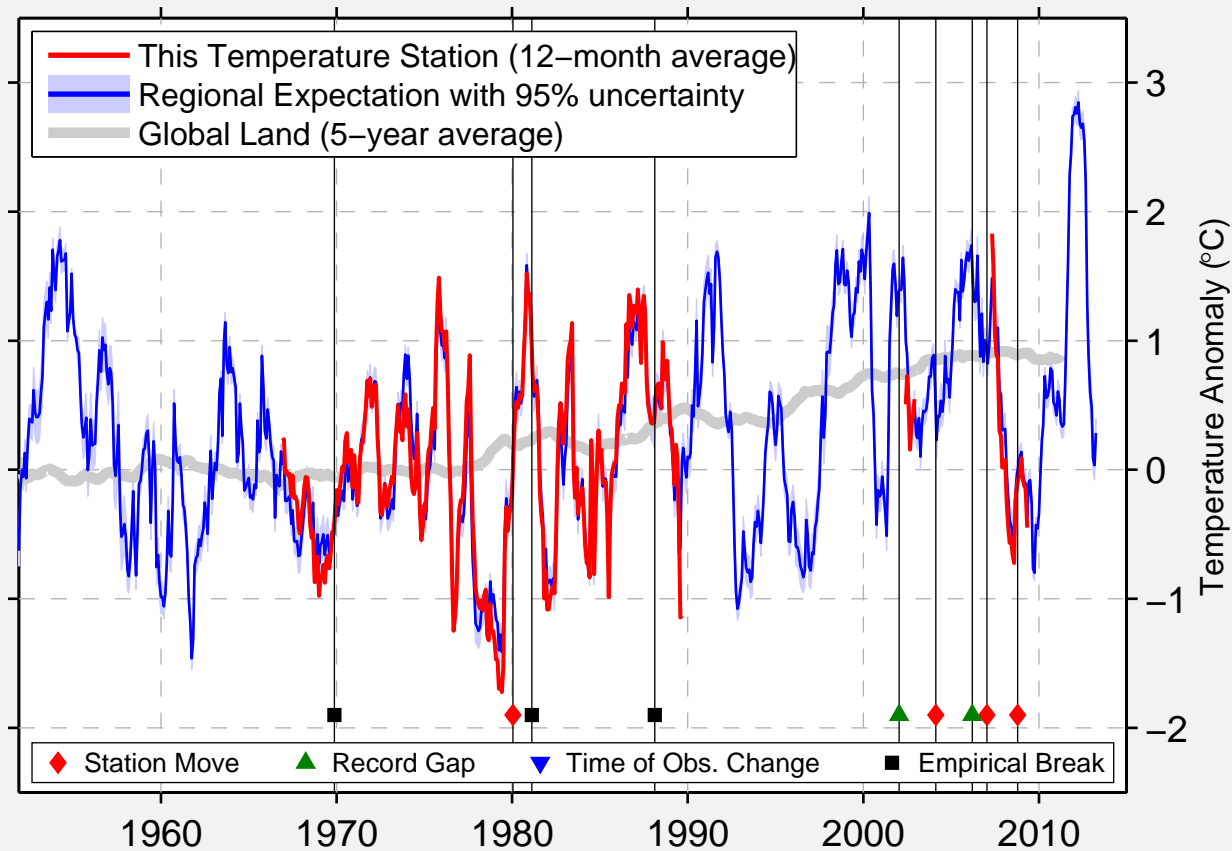

PLATTSBURG

39.579 N, 94.450 W (United States)

Data Quality Controlled and Aligned at Breakpoints

Berkeley Earth