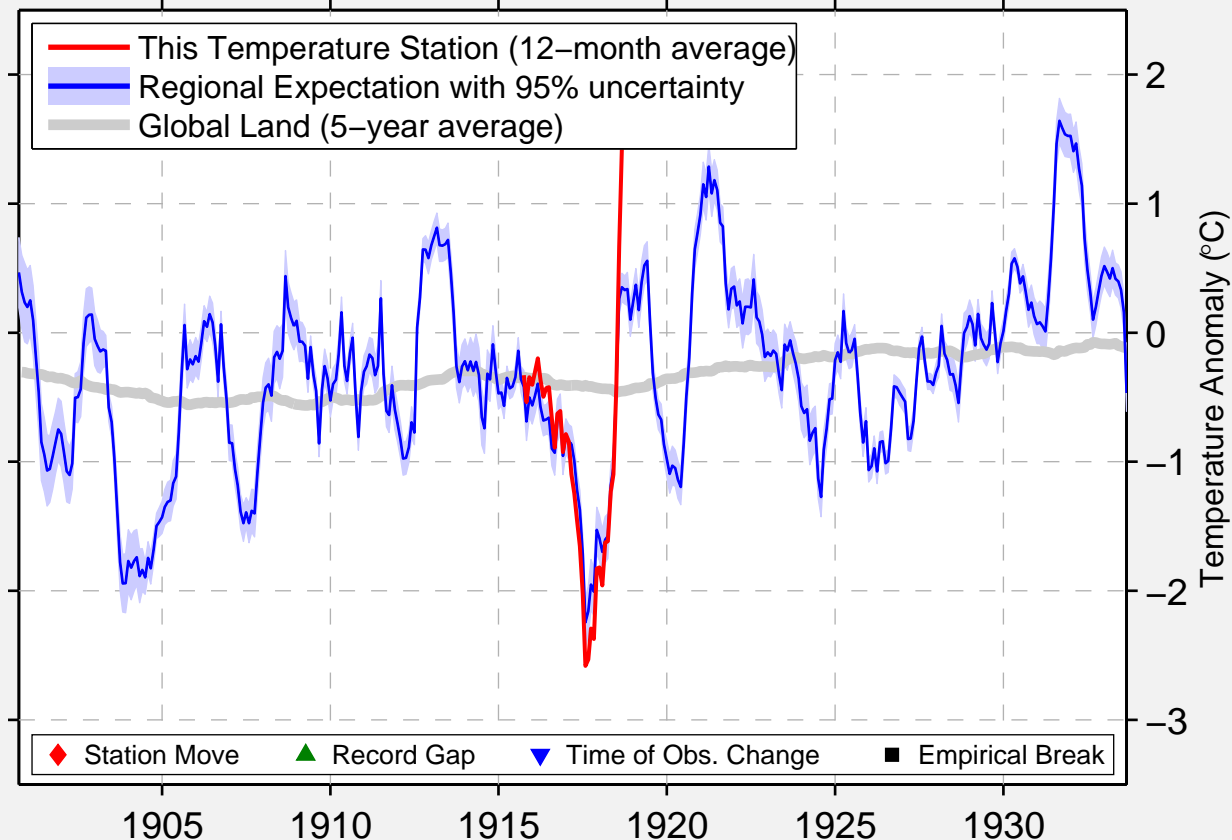

UNION BRIDGE

39.567 N, 77.167 W (United States)

Data Quality Controlled and Aligned at Breakpoints

Berkeley Earth