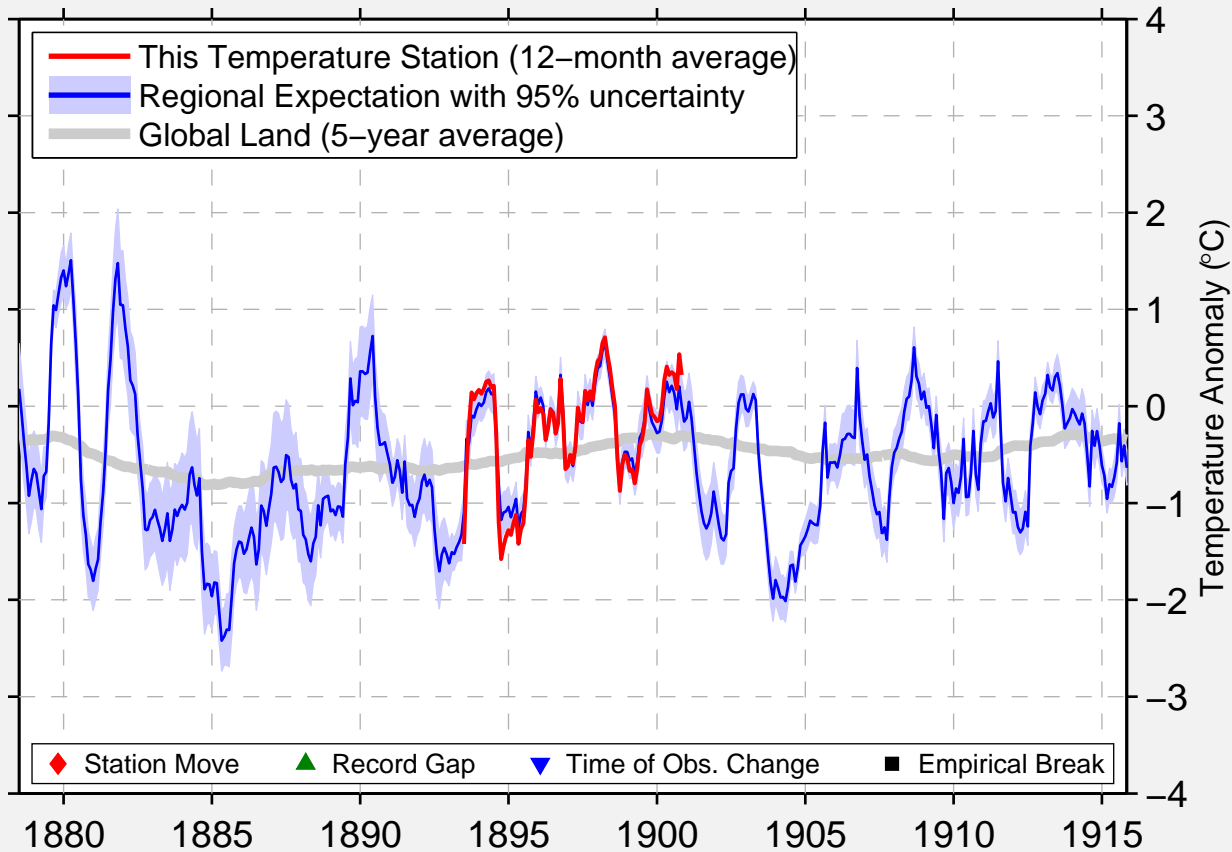

# NEW HOLLAND

39.567 N, 83.250 W (United States)

◆ Station Move    ▲ Record Gap    ▼ Time of Obs. Change    ■ Empirical Break

Data Quality Controlled and Aligned at Breakpoints

Berkeley Earth