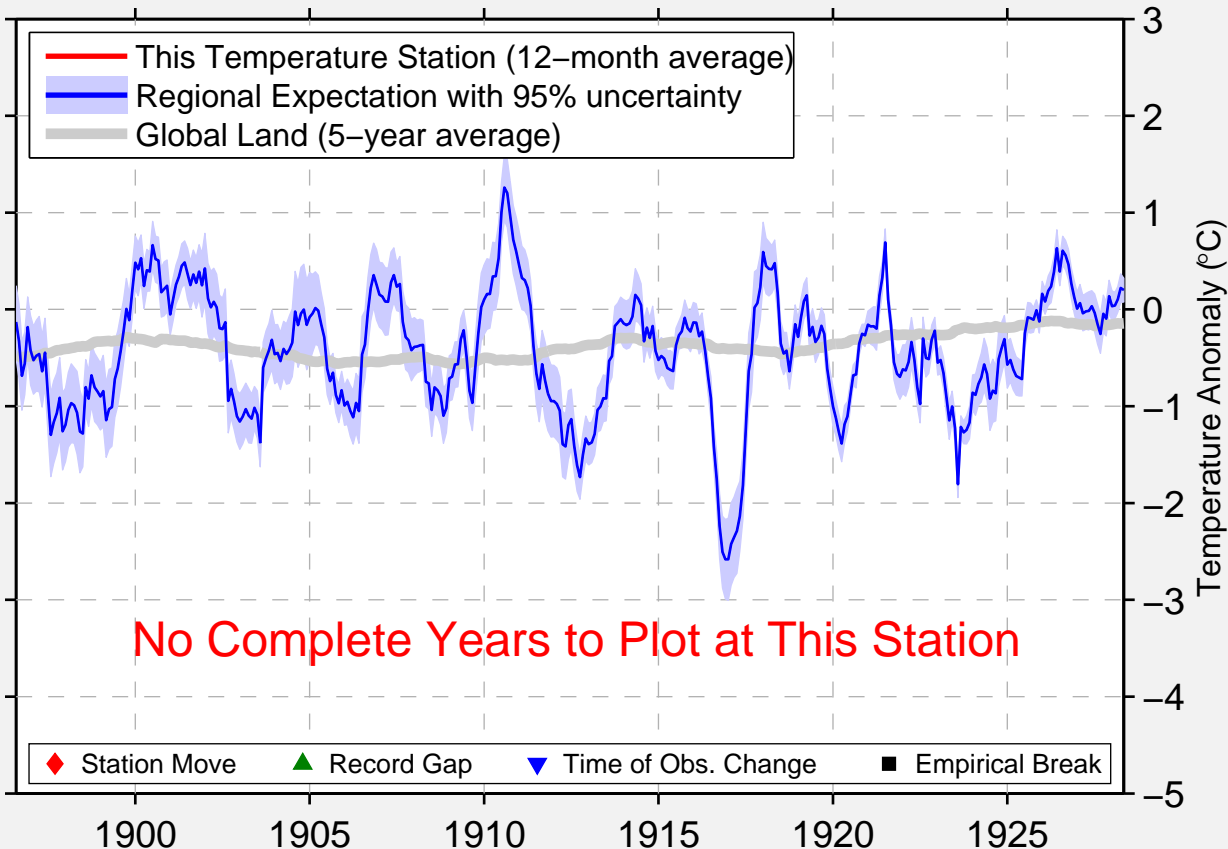

# JOY

39.567 N, 113.067 W (United States)

Data Quality Controlled and Aligned at Breakpoints

Berkeley Earth