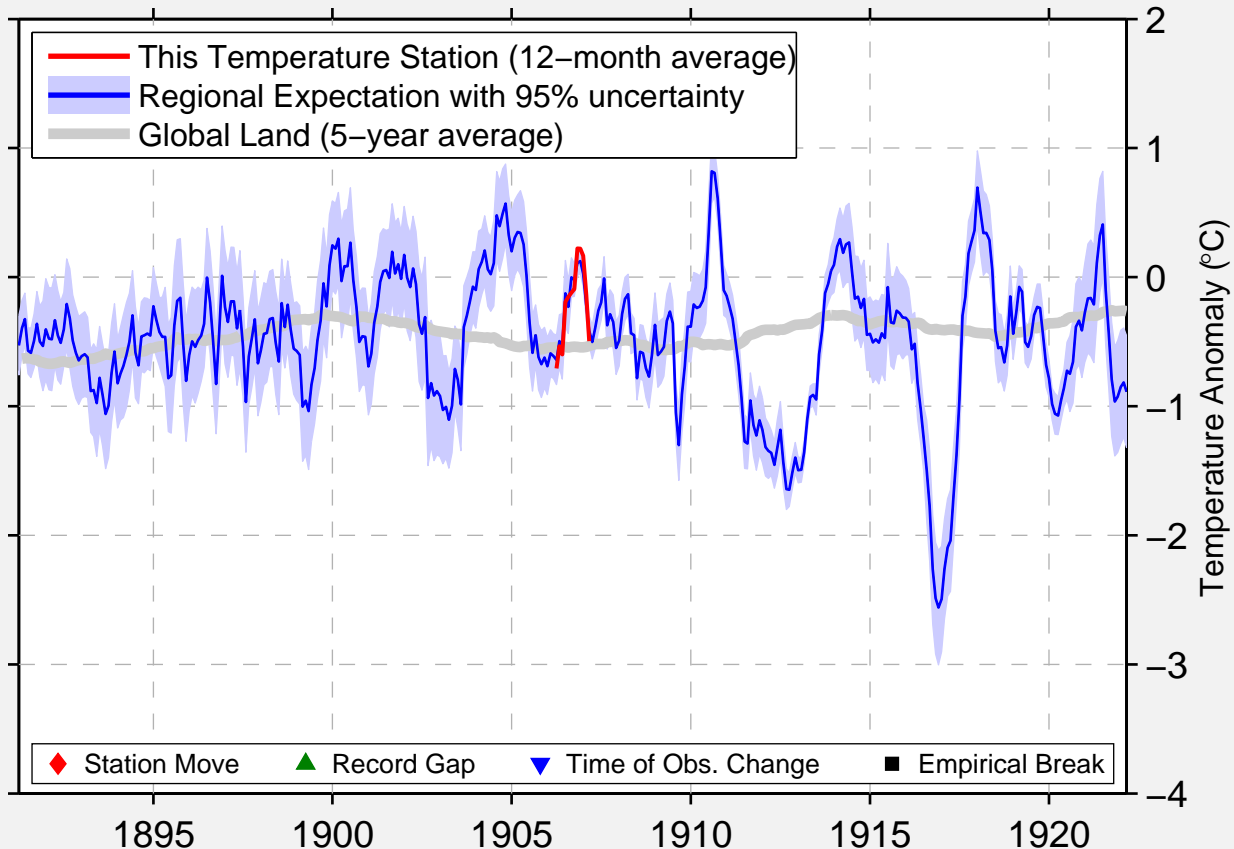

HAZEN

39.567 N, 119.033 W (United States)

Data Quality Controlled and Aligned at Breakpoints

Berkeley Earth