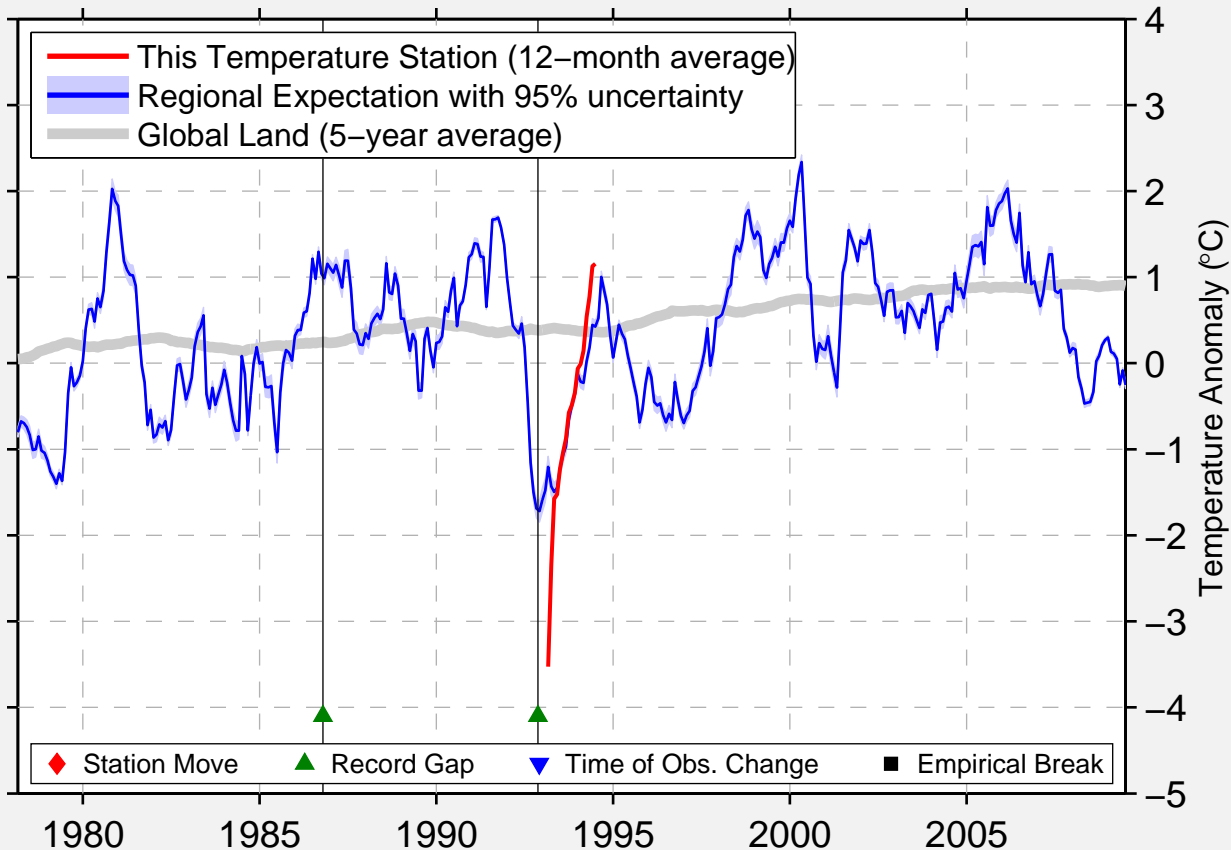

PORTIS

39.561 N, 98.694 W (United States)

Data Quality Controlled and Aligned at Breakpoints

Berkeley Earth