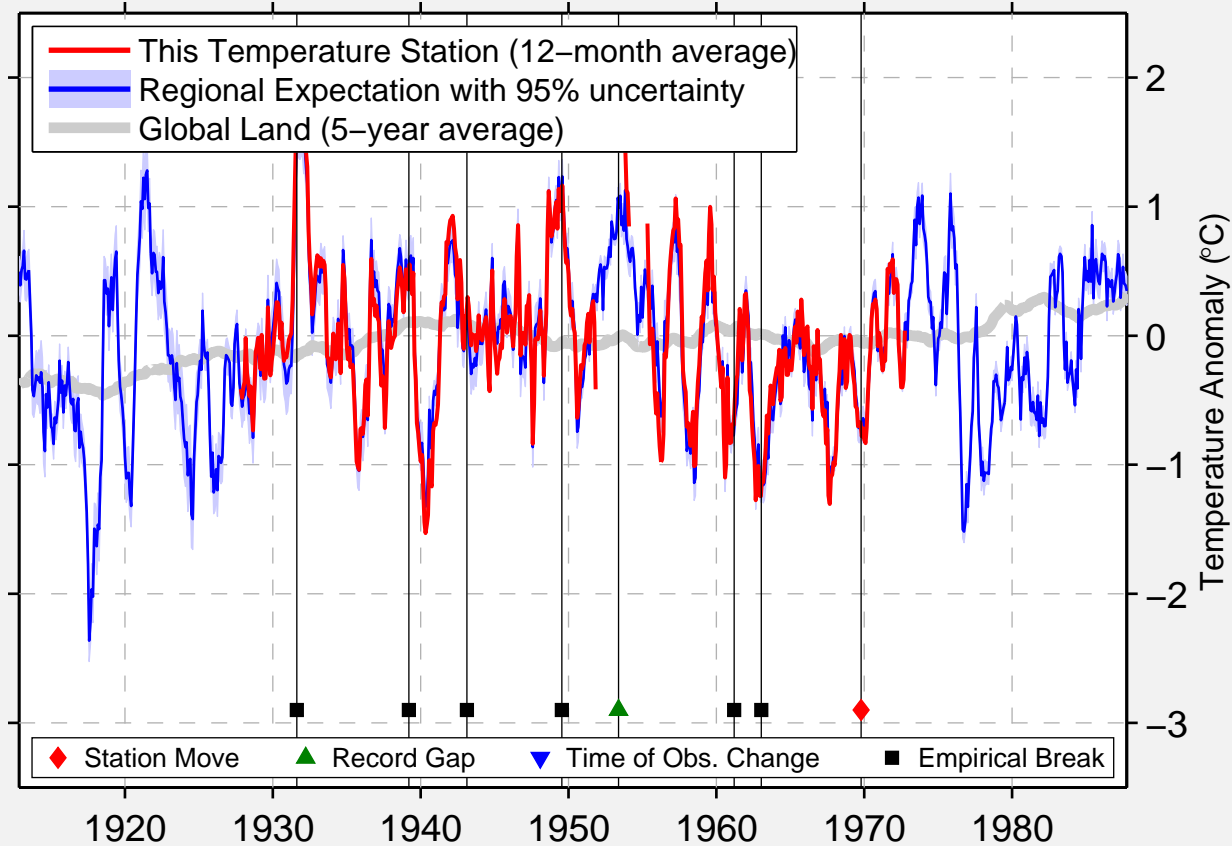

PICARDY

39.550 N, 78.517 W (United States)

Data Quality Controlled and Aligned at Breakpoints

Berkeley Earth