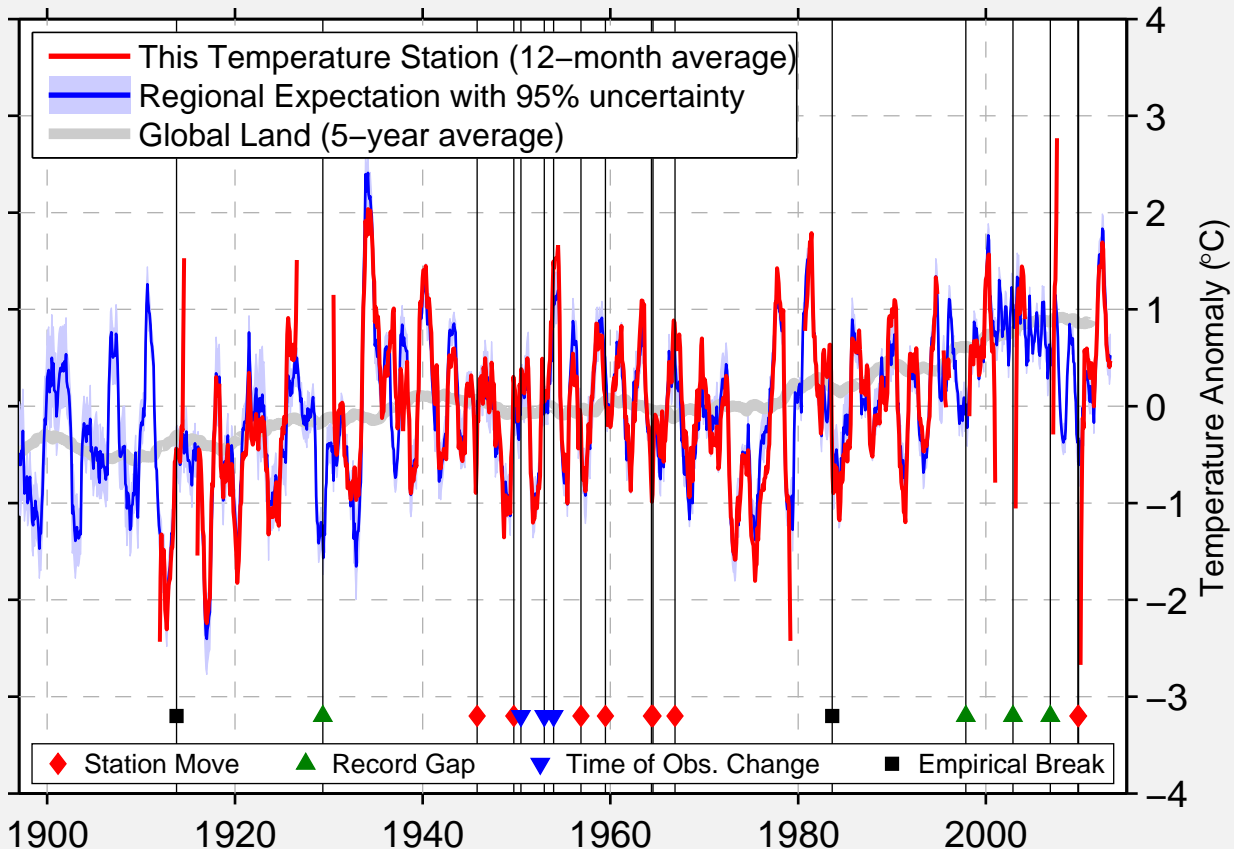

RIFLE 3ENE

39.533 N, 107.767 W (United States)

Data Quality Controlled and Aligned at Breakpoints

Berkeley Earth