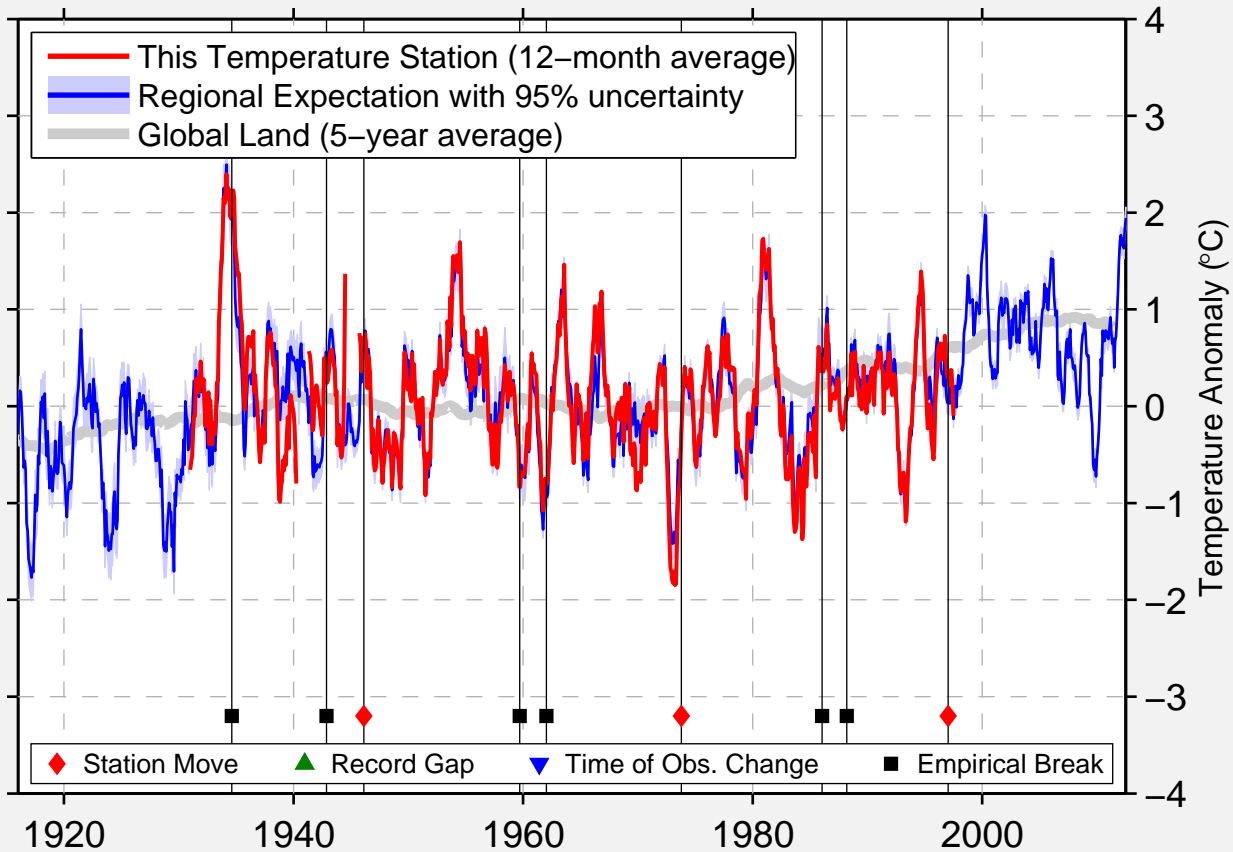

PARKER 6 E

39.529 N, 104.657 W (United States)

Data Quality Controlled and Aligned at Breakpoints

Berkeley Earth