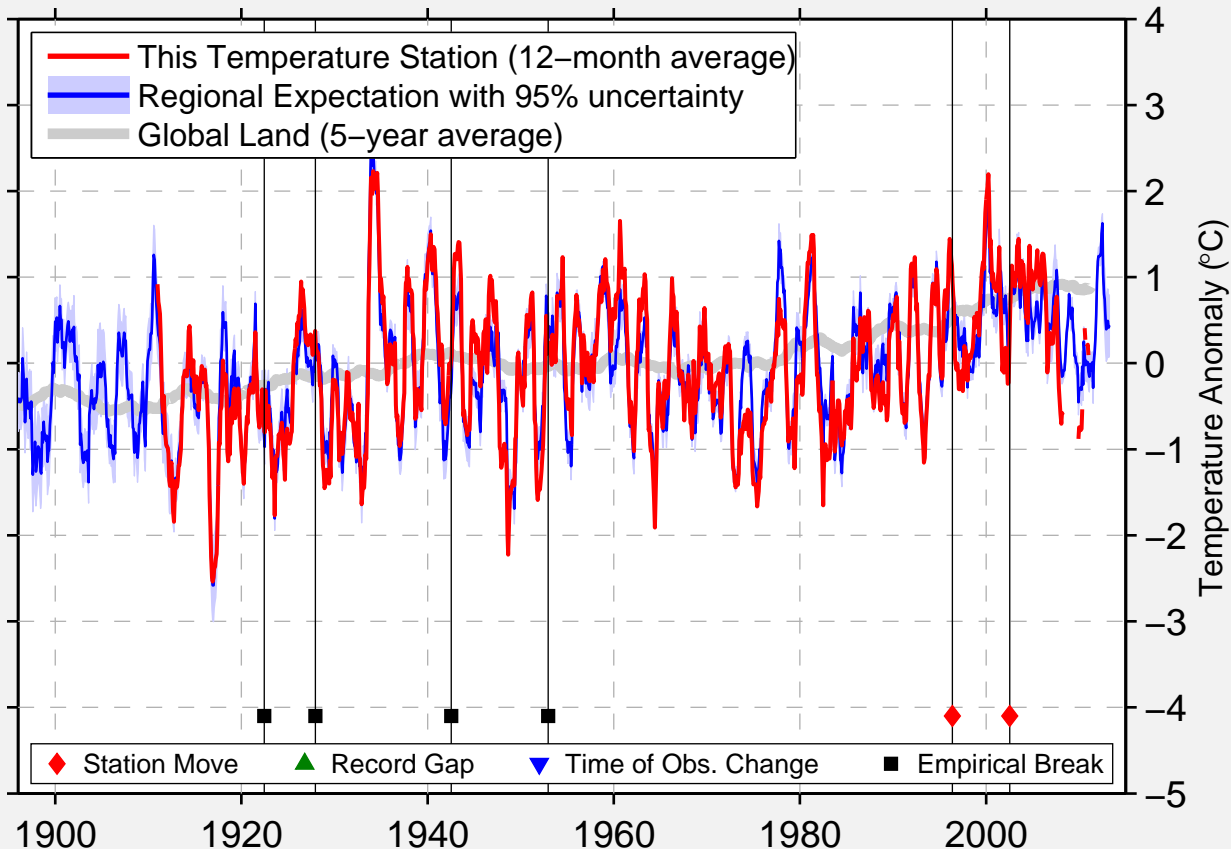

MORONI

39.527 N, 111.587 W (United States)

Data Quality Controlled and Aligned at Breakpoints

Berkeley Earth