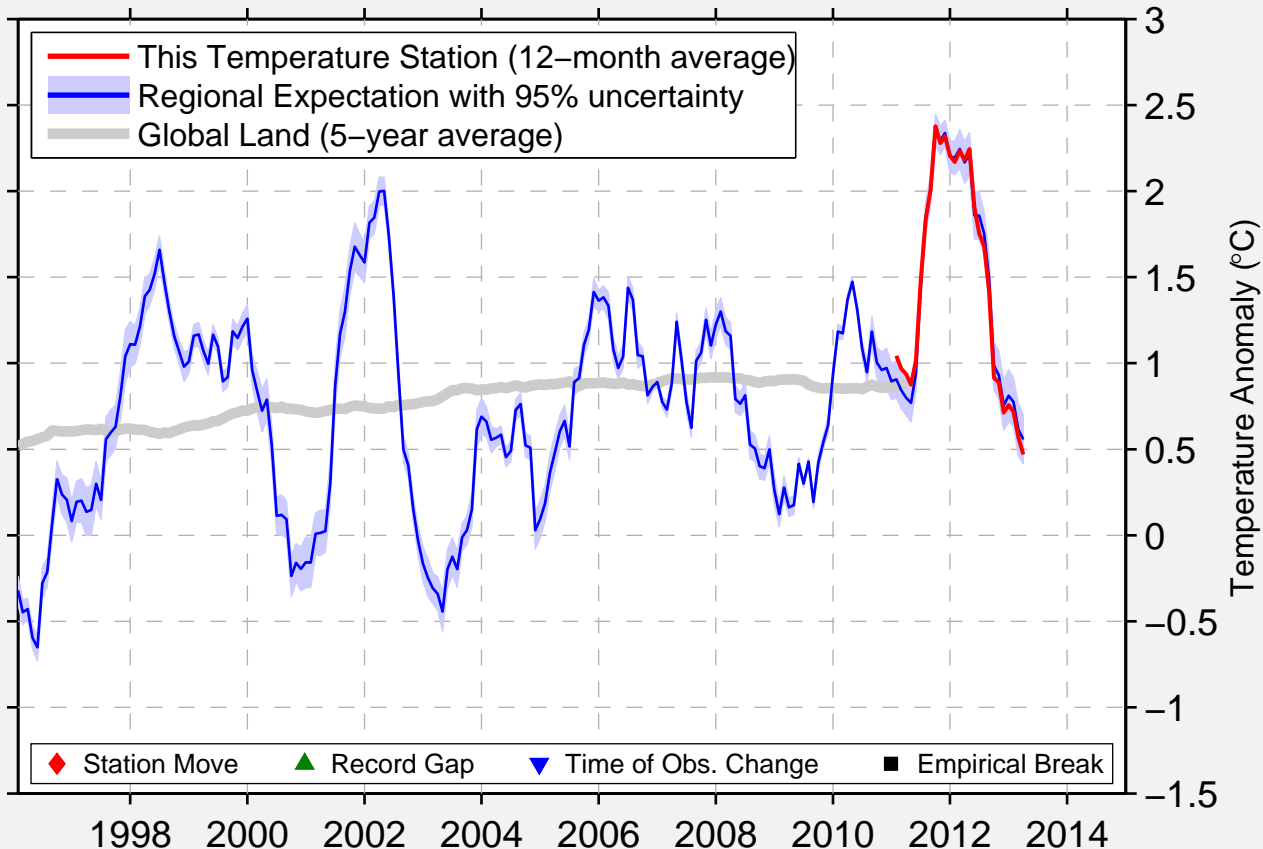

# CHEASAPEAKE CITY

39.517 N, 75.800 W (United States)

Data Quality Controlled and Aligned at Breakpoints

Berkeley Earth