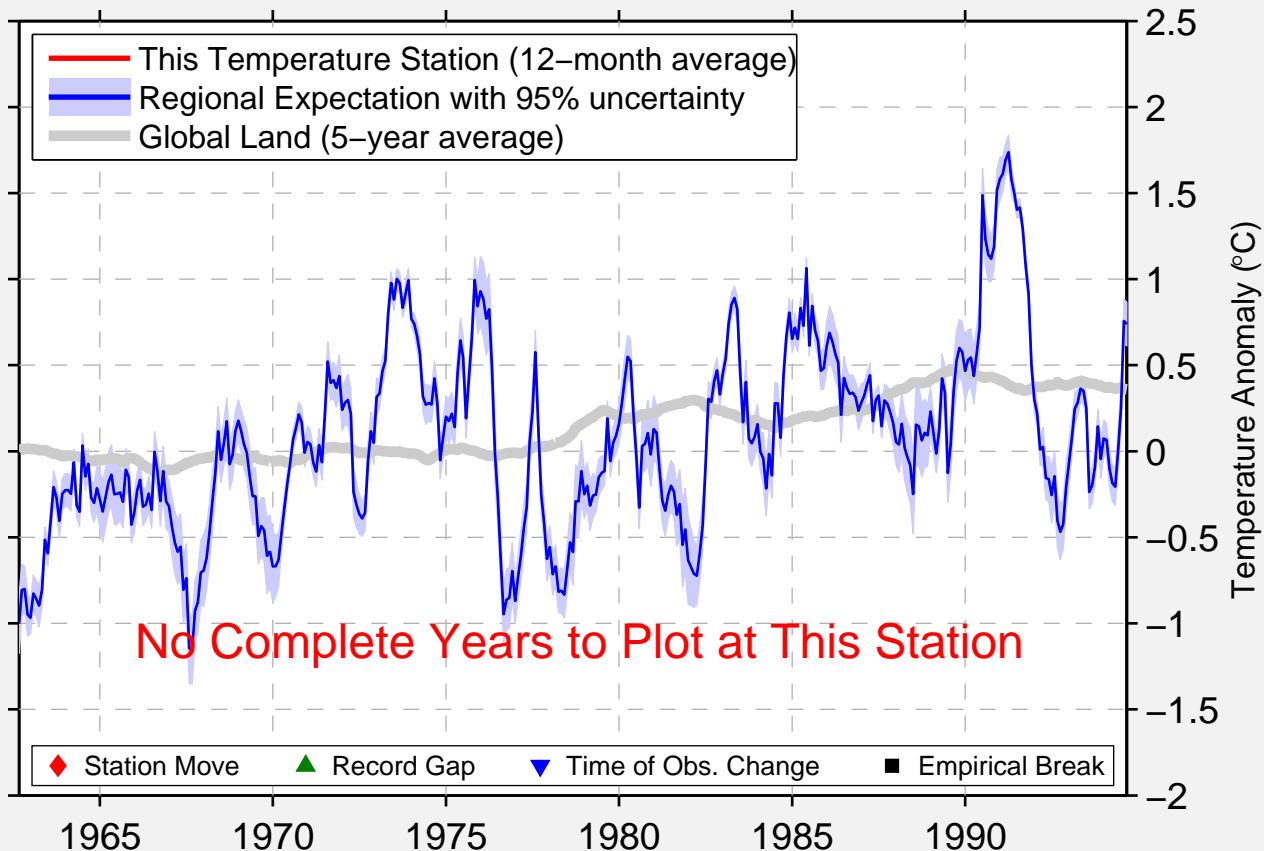

# BRIDGETON 4 NE

39.500 N, 75.167 W (United States)

No Complete Years to Plot at This Station