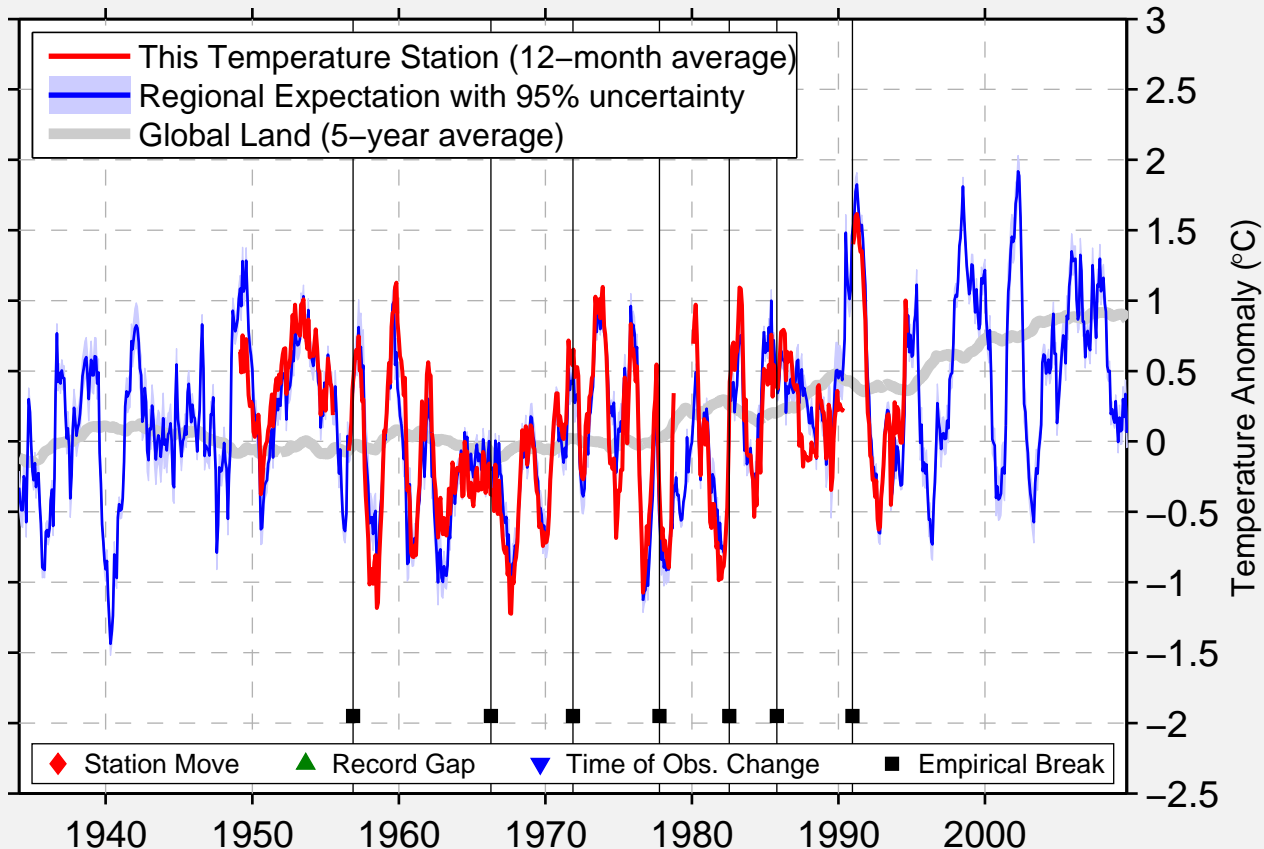

BENSON POLICE BARRACKS

39.500 N, 76.383 W (United States)

Data Quality Controlled and Aligned at Breakpoints

Berkeley Earth