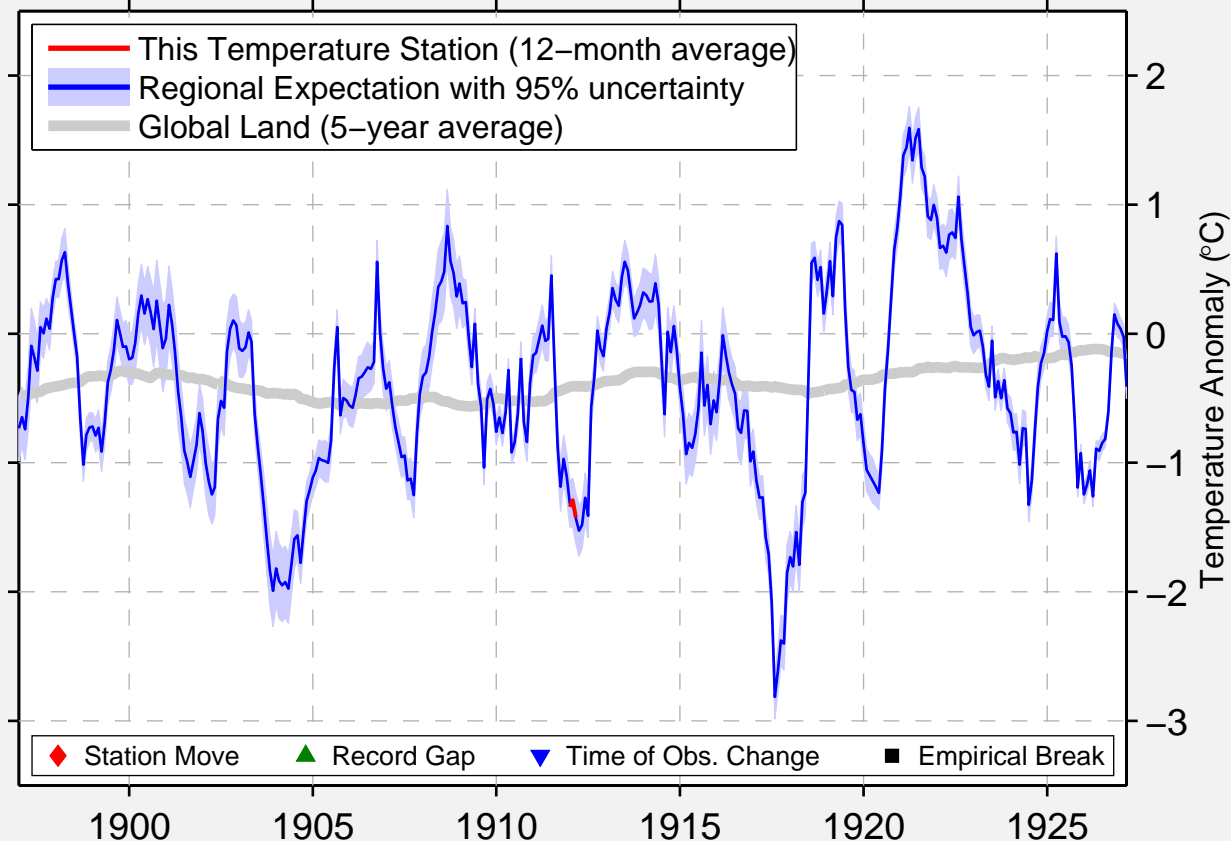

LAUREL

39.500 N, 85.183 W (United States)

Data Quality Controlled and Aligned at Breakpoints

Berkeley Earth