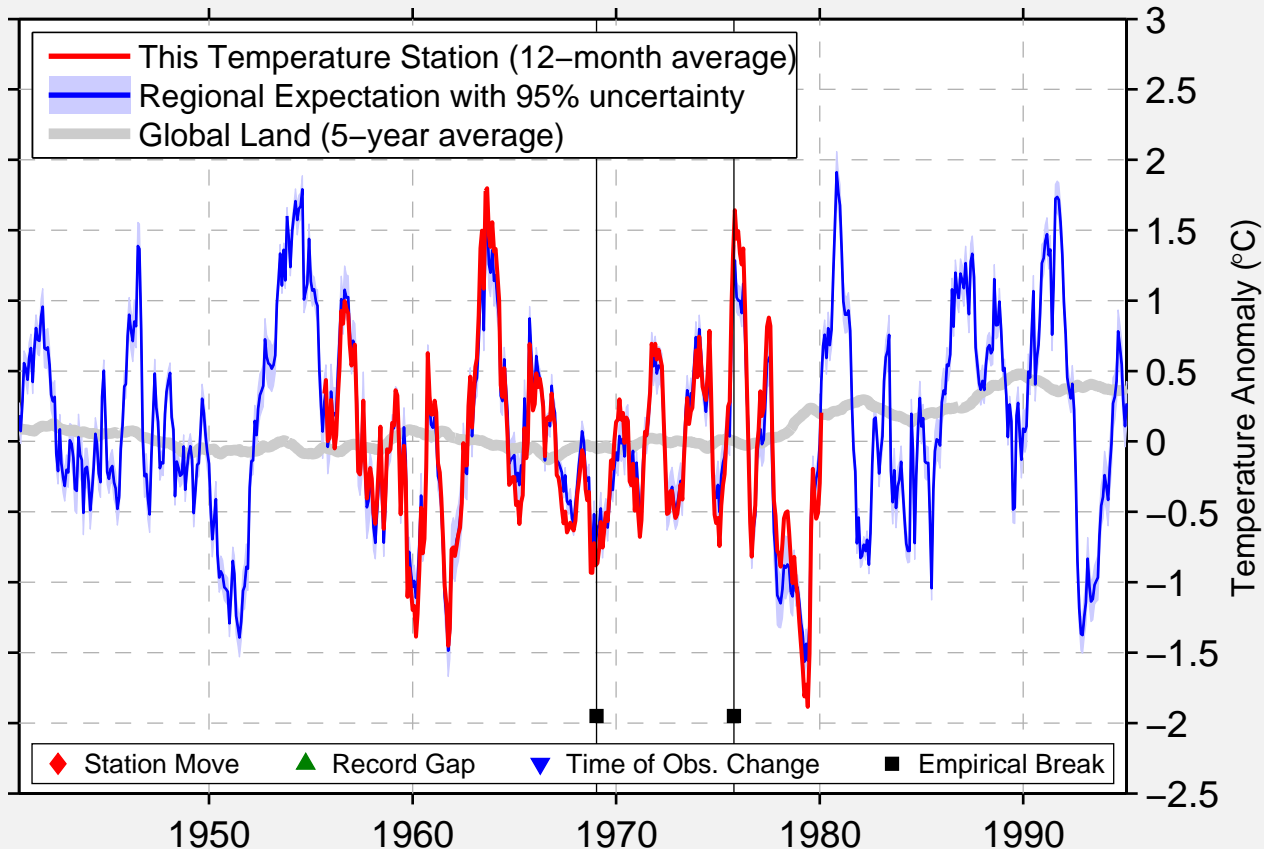

BLAINE 4E

39.500 N, 96.363 W (United States)

Data Quality Controlled and Aligned at Breakpoints

Berkeley Earth