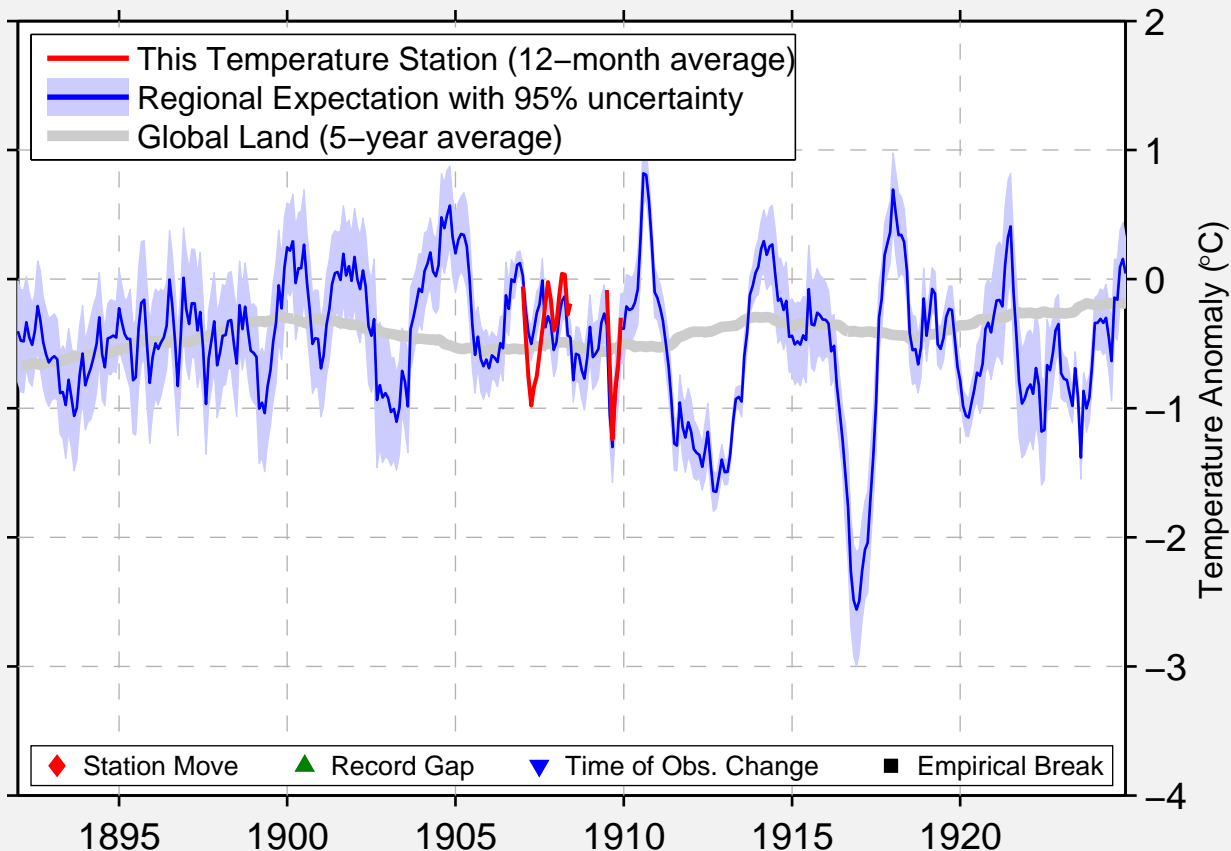

LEETVILLE

39.500 N, 118.917 W (United States)

Data Quality Controlled and Aligned at Breakpoints

Berkeley Earth