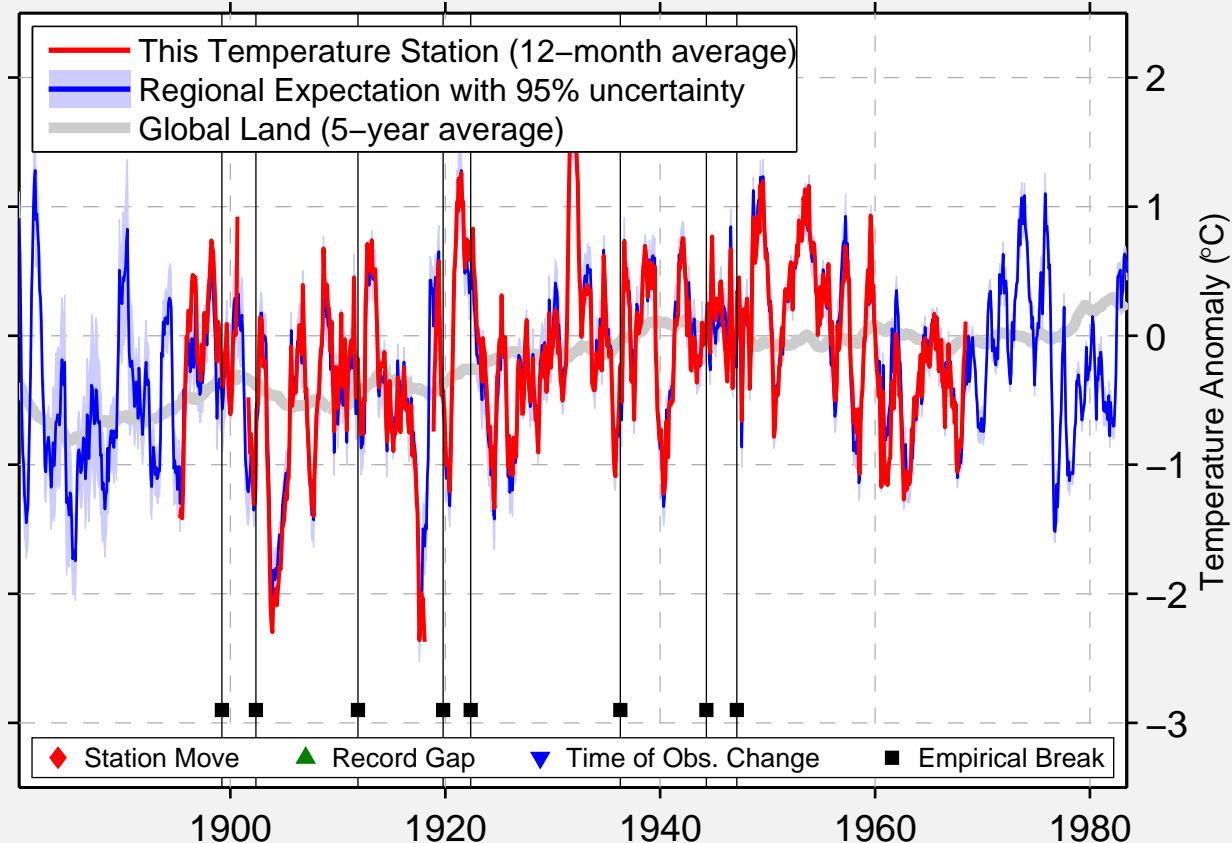

WESTERNPORT

39.483 N, 79.050 W (United States)

Data Quality Controlled and Aligned at Breakpoints

Berkeley Earth