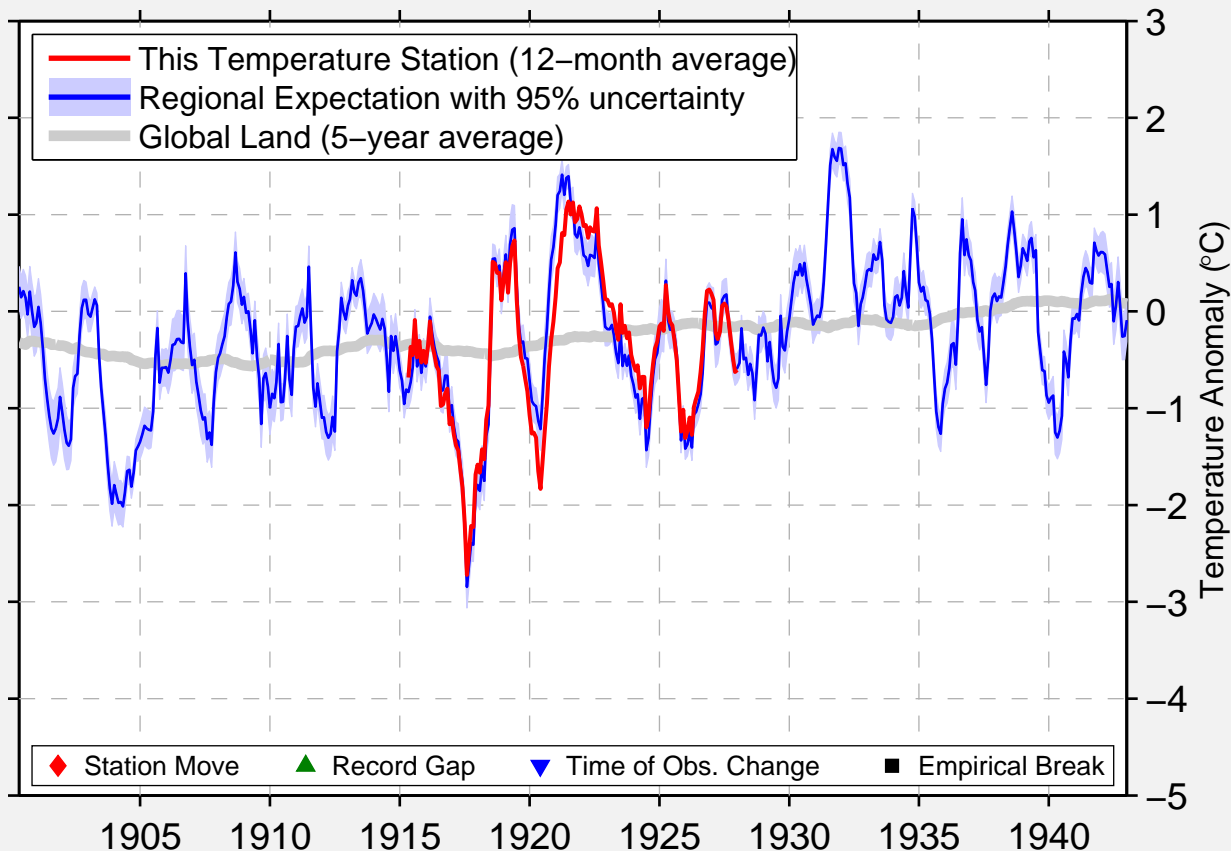

# MARIETTA EXP FARM

39.483 N, 82.483 W (United States)

Data Quality Controlled and Aligned at Breakpoints

Berkeley Earth