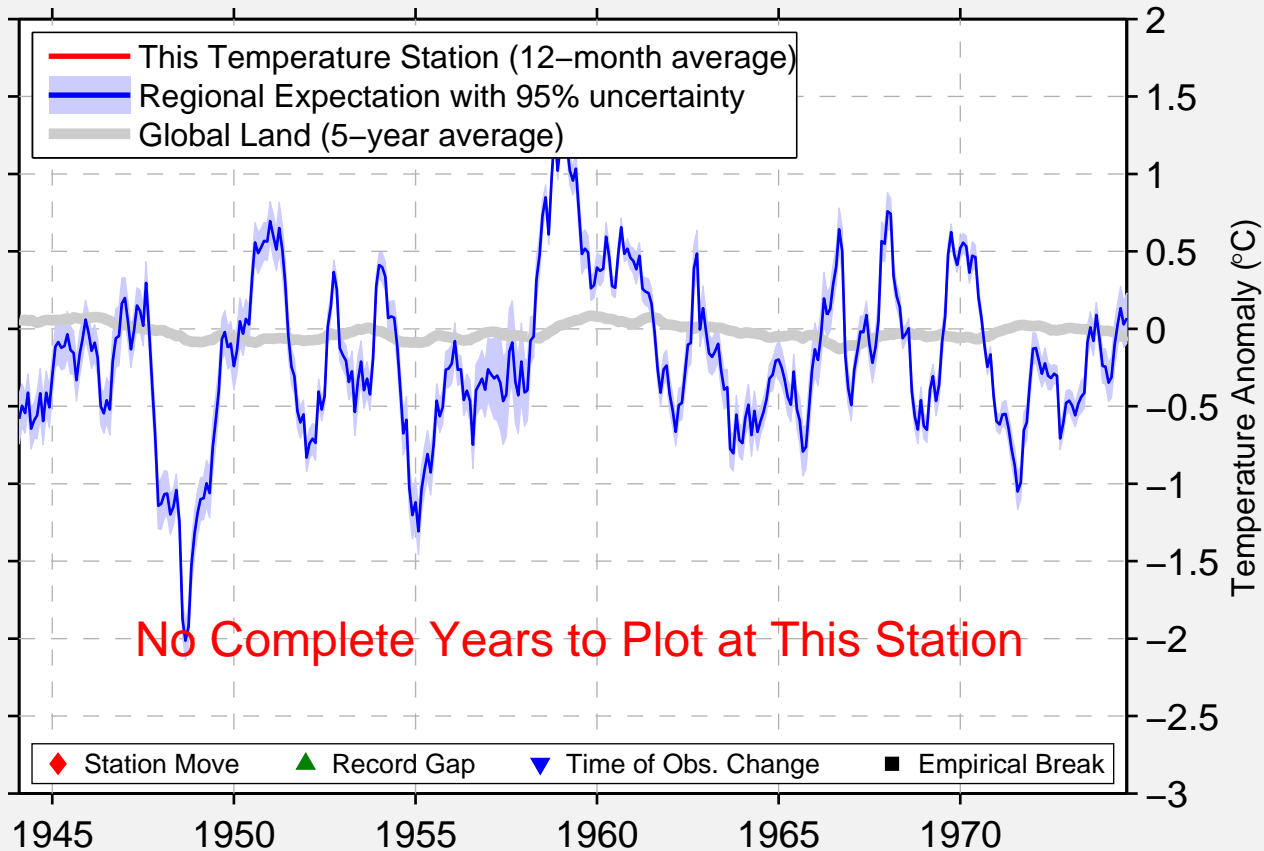

FLEISH POWER HOUSE

39.483 N, 119.983 W (United States)

Data Quality Controlled and Aligned at Breakpoints

Berkeley Earth