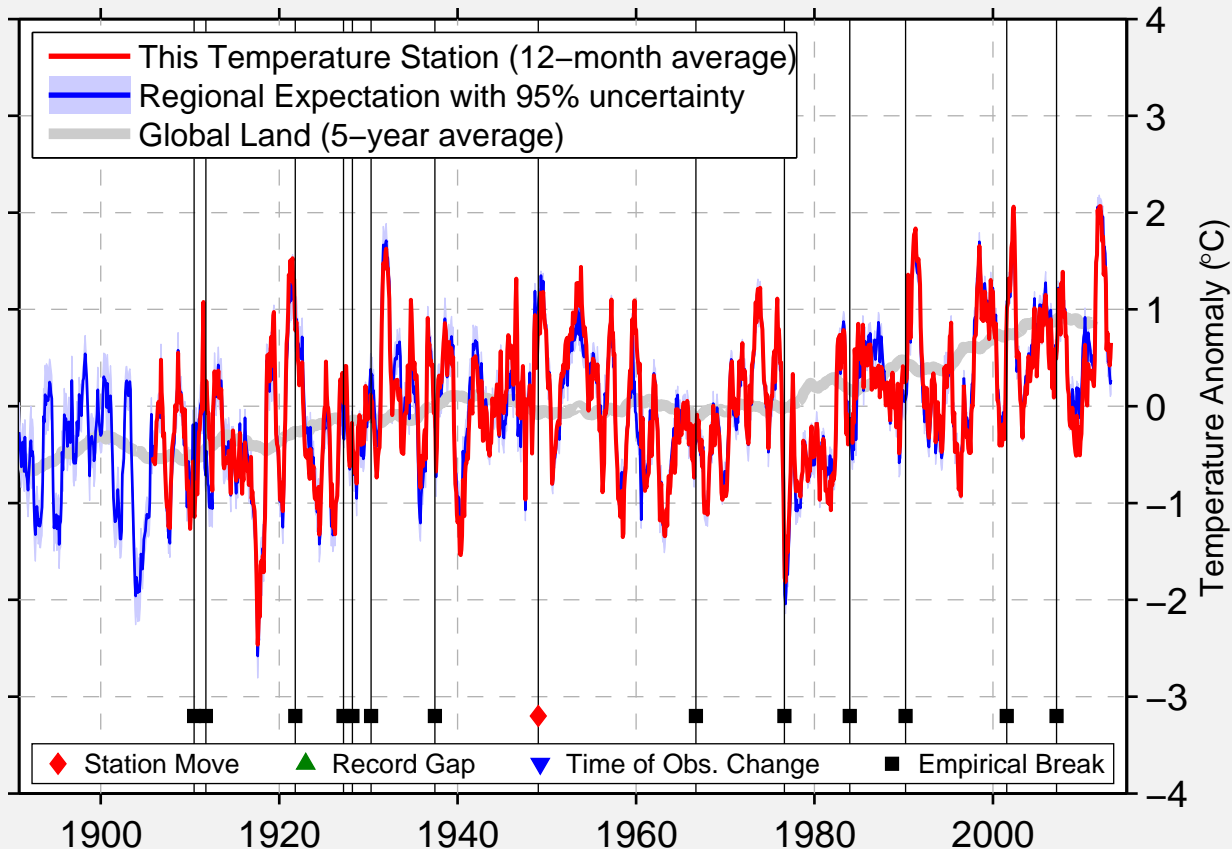

FAIRMONT

39.467 N, 80.133 W (United States)

Data Quality Controlled and Aligned at Breakpoints

Berkeley Earth