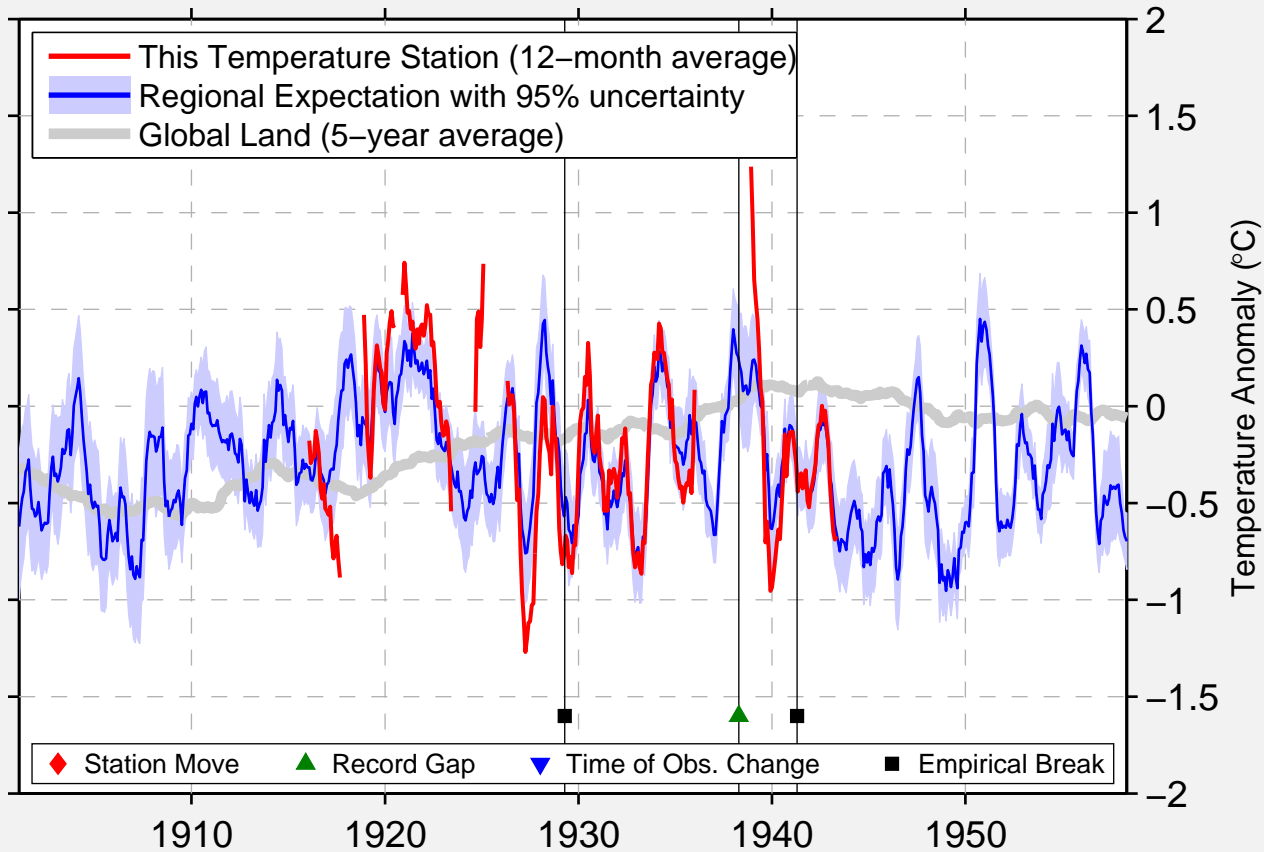

MIENA (HEC) WAS 09

41.980 S, 146.730 E (Australia)

Data Quality Controlled and Aligned at Breakpoints

Berkeley Earth