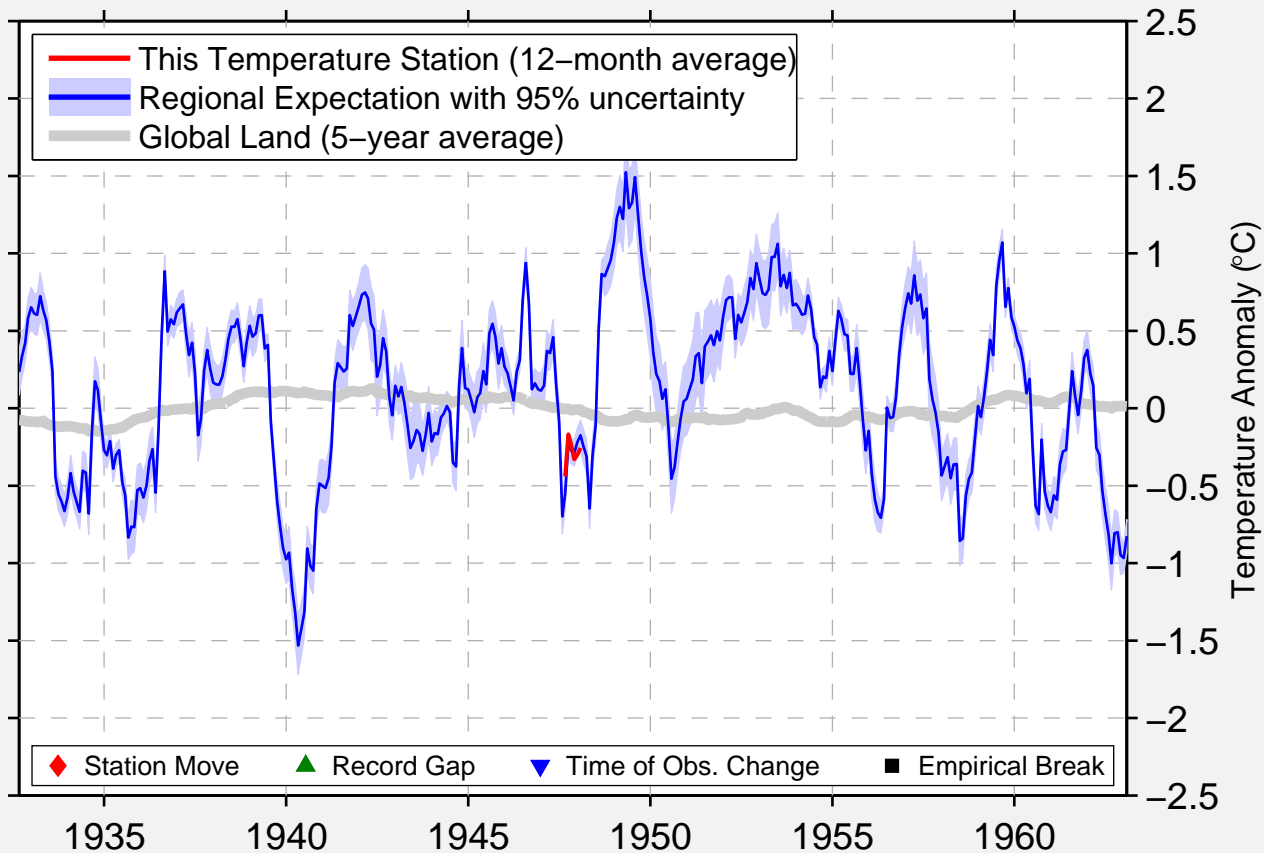

MAYS LANDING 1 W

39.451 N, 74.747 W (United States)

Data Quality Controlled and Aligned at Breakpoints

Berkeley Earth