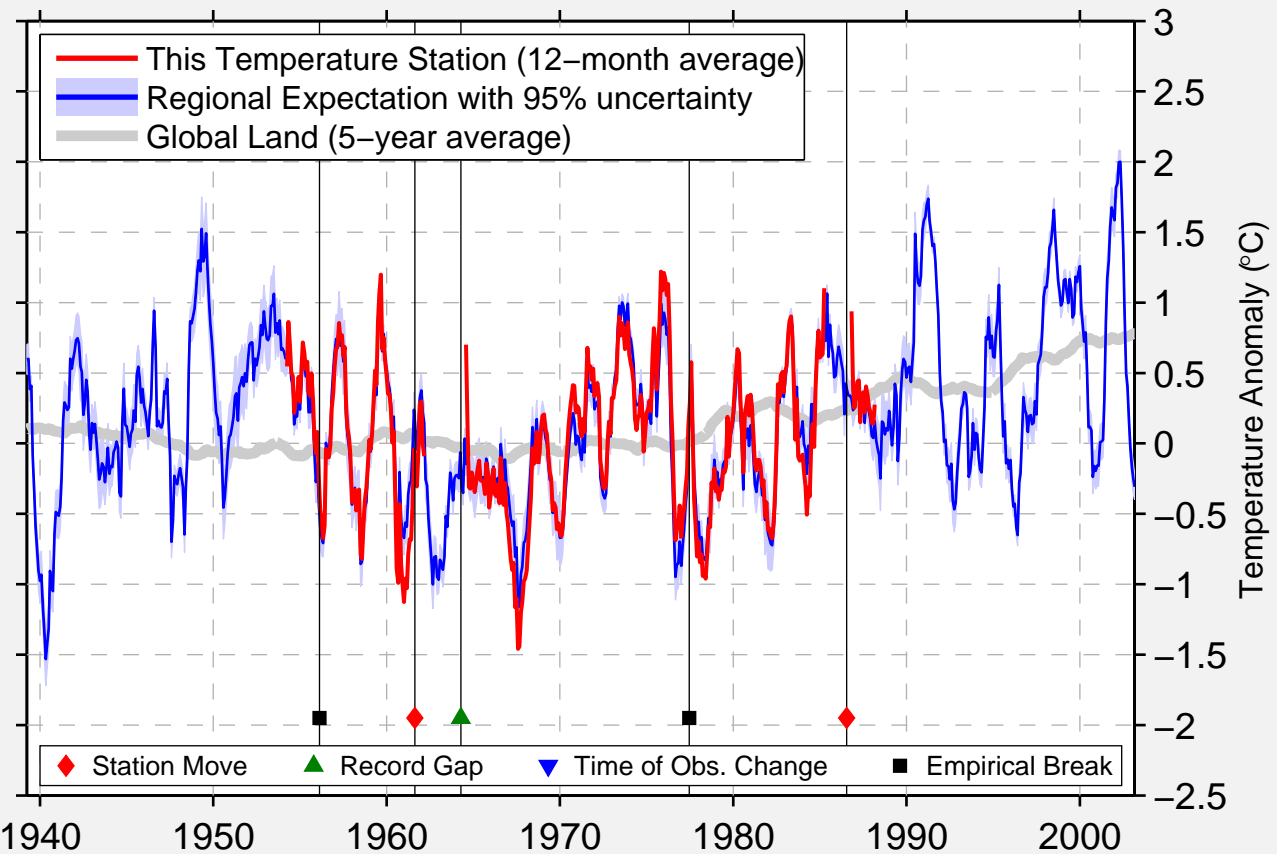

# MIDDLETOWN 3 E

39.450 N, 75.667 W (United States)

Data Quality Controlled and Aligned at Breakpoints

Berkeley Earth