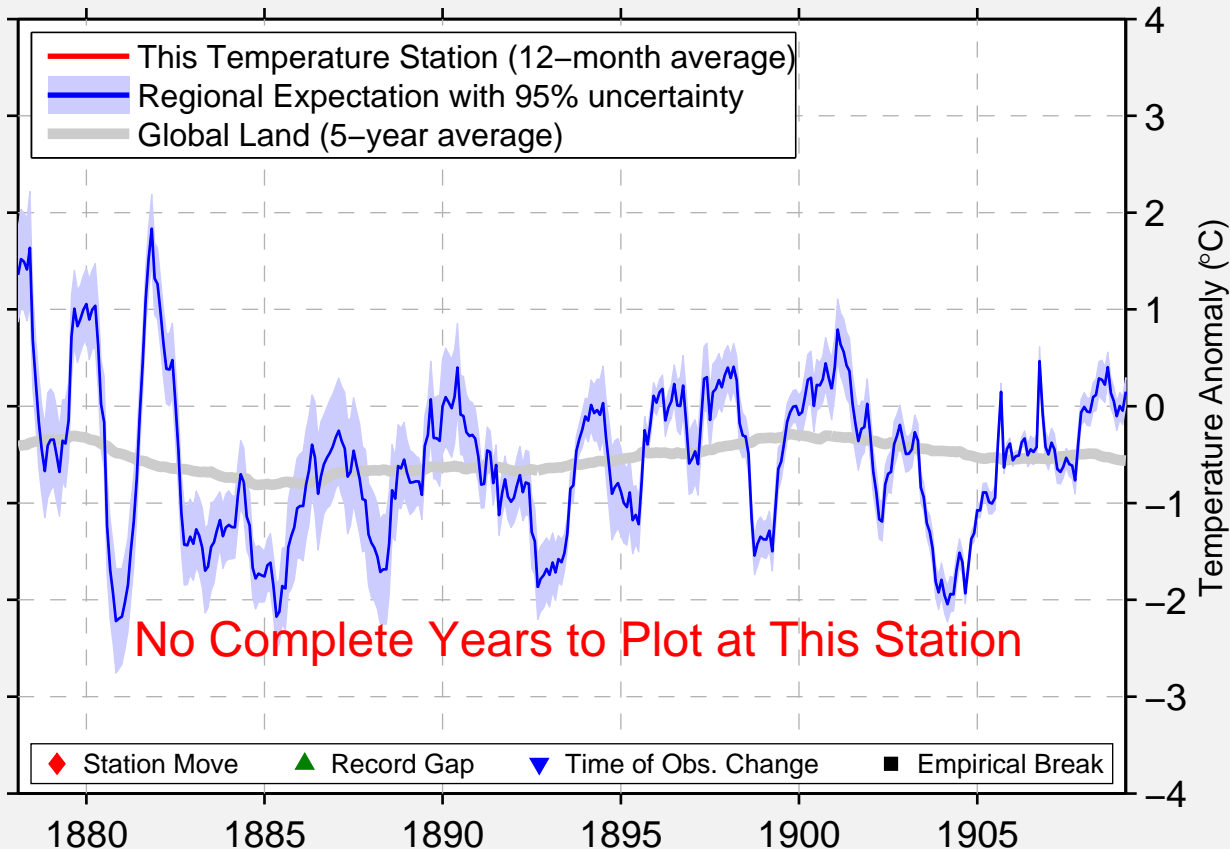

PARIS 1 W

39.445 N, 92.000 W (United States)

No Complete Years to Plot at This Station