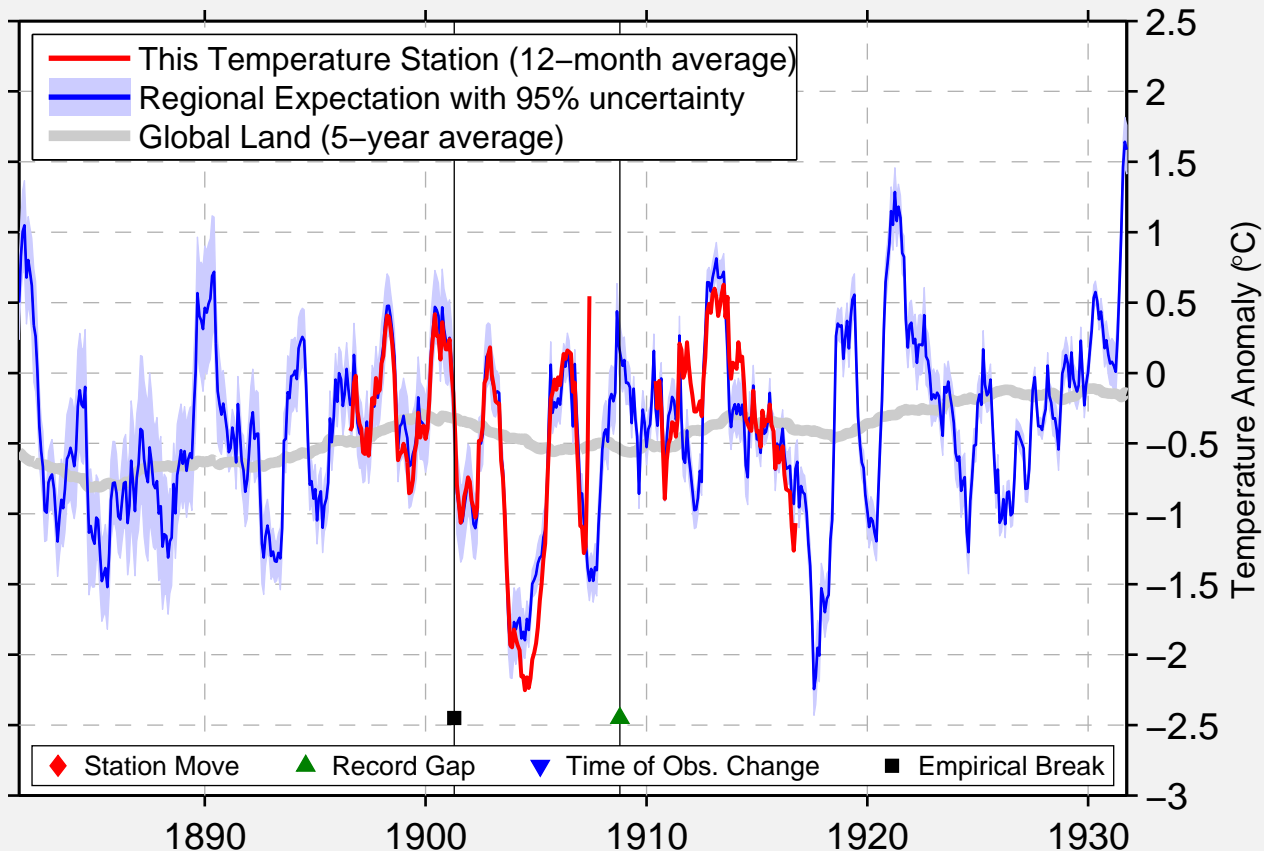

VAN BIBBER

39.433 N, 76.300 W (United States)

Data Quality Controlled and Aligned at Breakpoints

Berkeley Earth