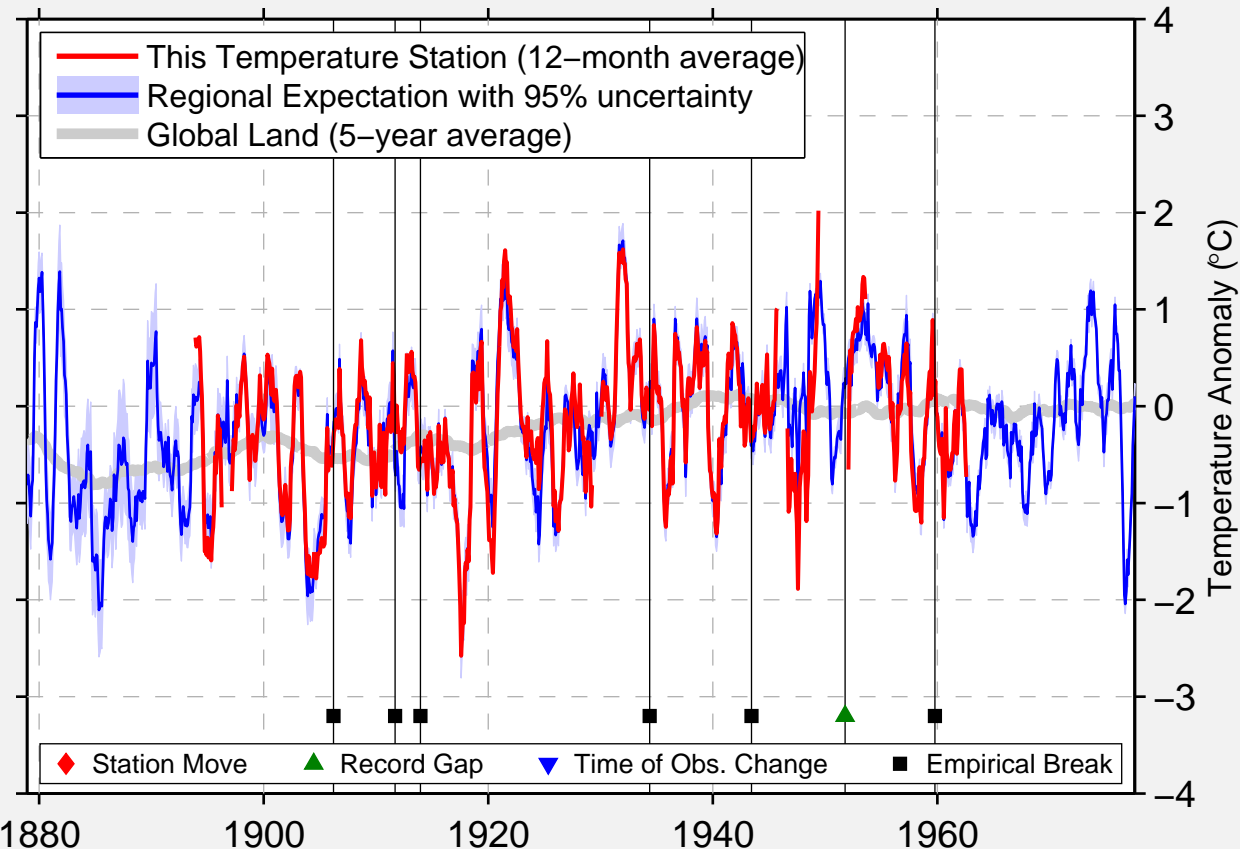

MARIETTA WATER WORKS

39.433 N, 81.467 W (United States)

Data Quality Controlled and Aligned at Breakpoints

Berkeley Earth