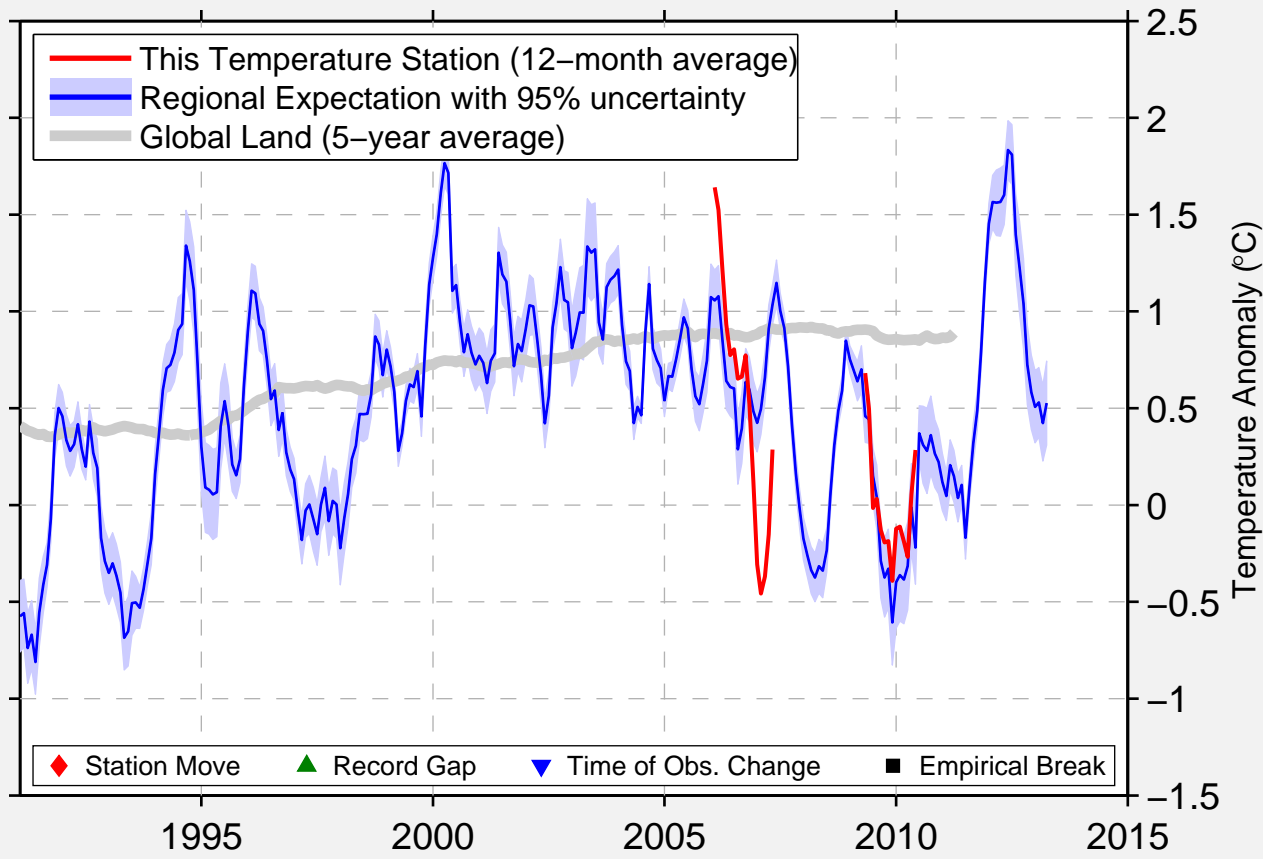

# SUNLIGHT MOUNTAIN

39.433 N, 107.383 W (United States)

◆ Station Move    ▲ Record Gap    ▼ Time of Obs. Change    ■ Empirical Break

Data Quality Controlled and Aligned at Breakpoints

Berkeley Earth