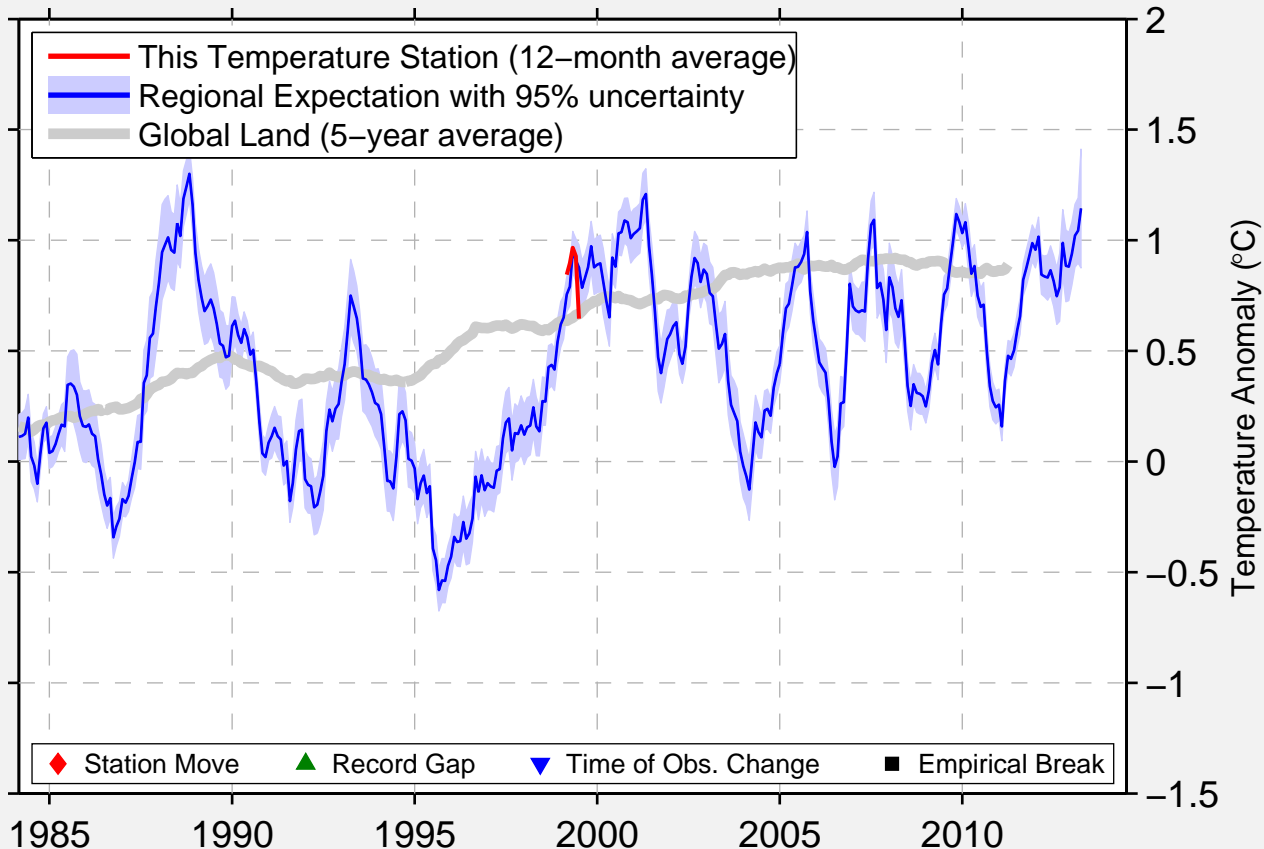

# BARREN TIER

42.020 S, 146.753 E (Australia)

◆ Station Move    ▲ Record Gap    ▼ Time of Obs. Change    ■ Empirical Break

Data Quality Controlled and Aligned at Breakpoints

Berkeley Earth