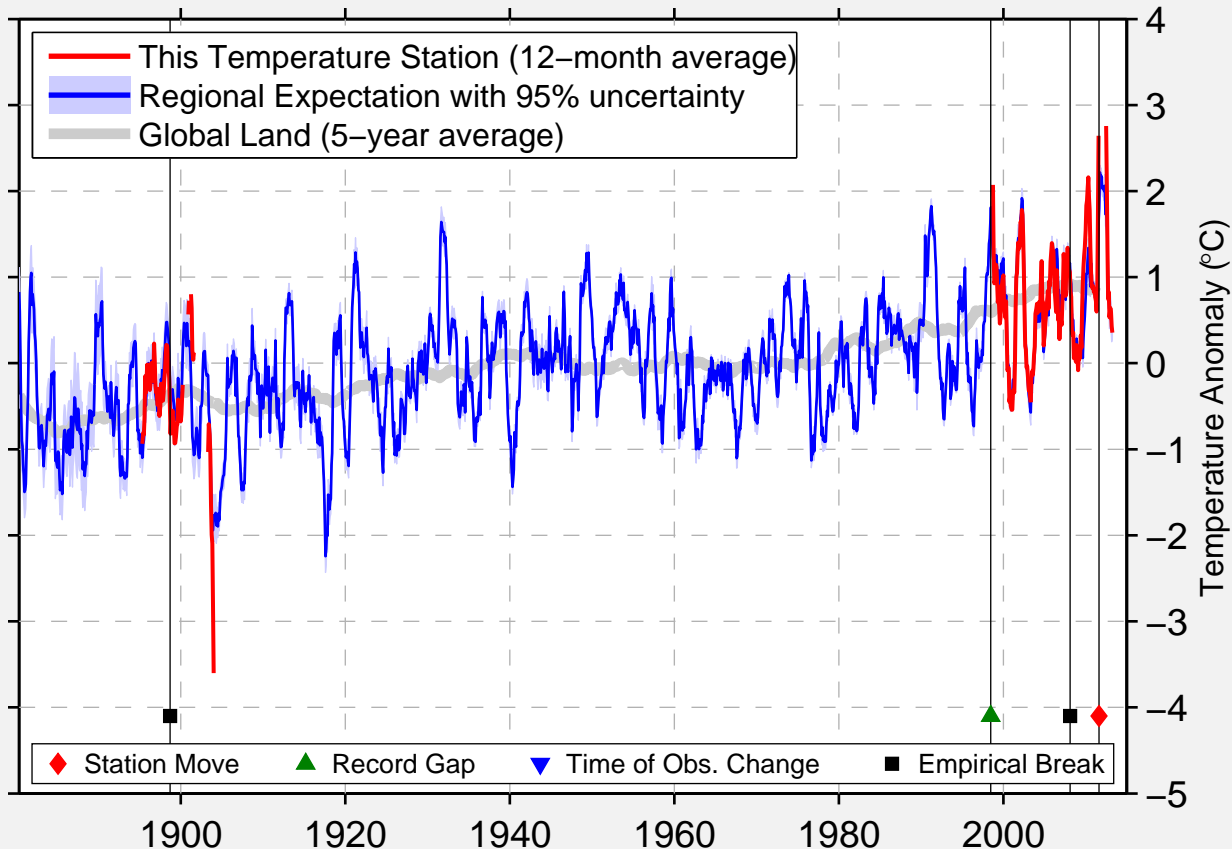

SHARPSBURG 5 S

39.427 N, 77.738 W (United States)

Data Quality Controlled and Aligned at Breakpoints

Berkeley Earth