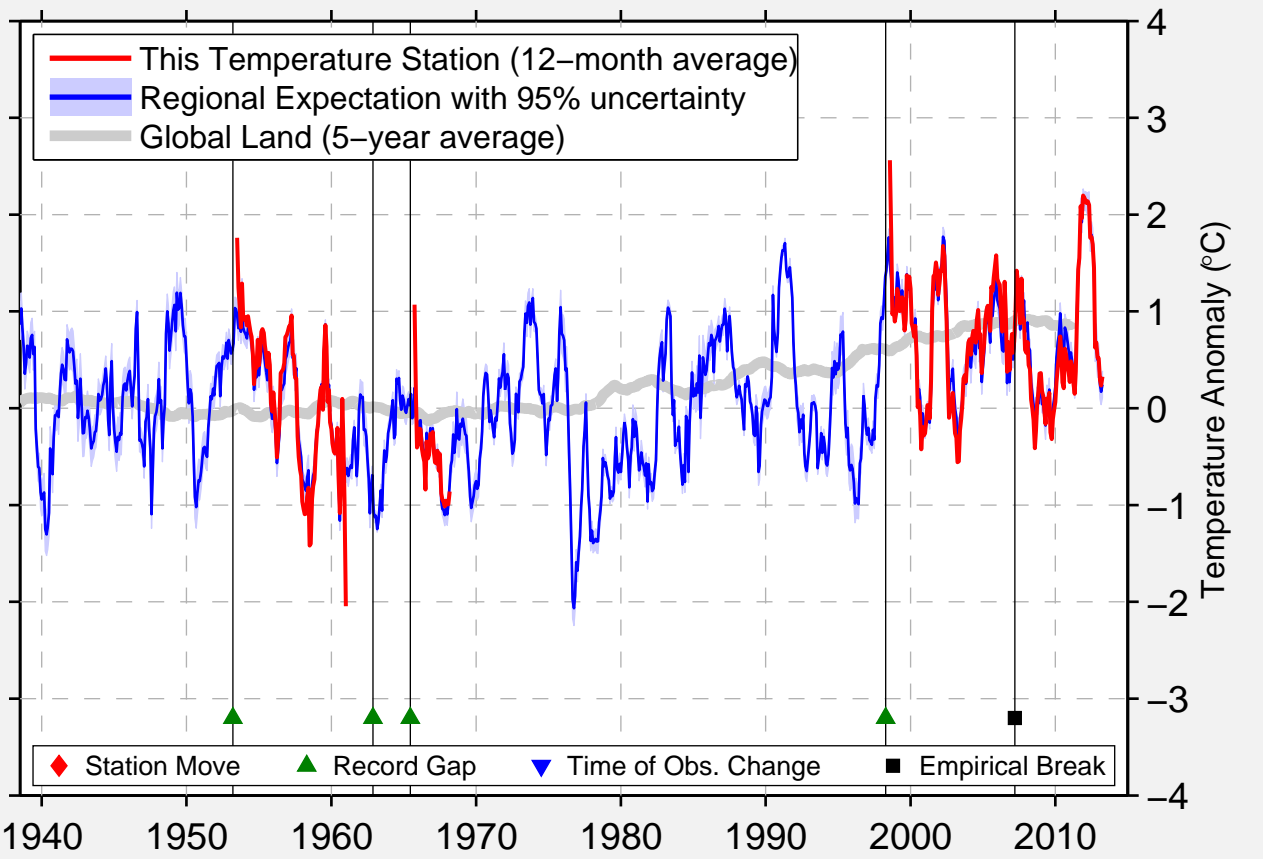

# WILMINGTON/CLINTON COUNTY AFB

39.426 N, 83.808 W (United States)

Data Quality Controlled and Aligned at Breakpoints

Berkeley Earth