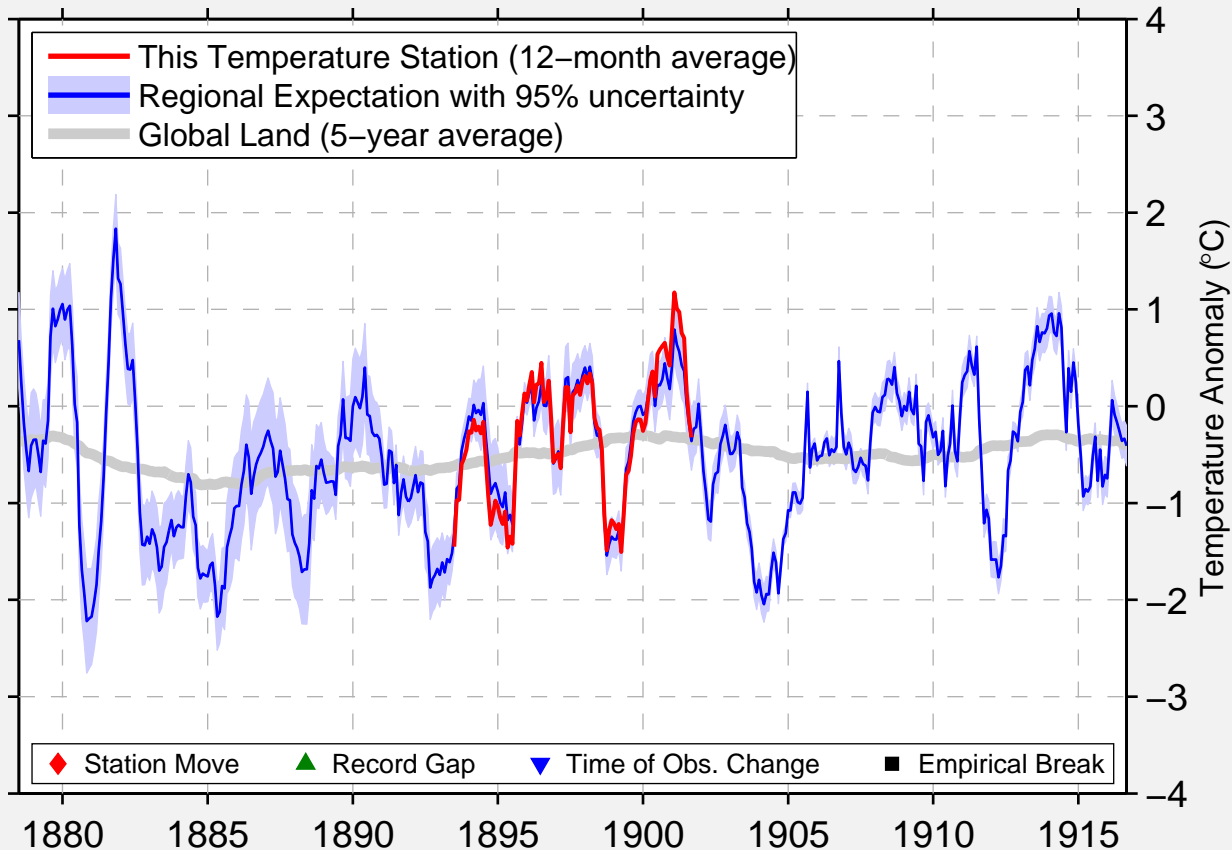

MCCUNE STATION

39.406 N, 91.246 W (United States)

Data Quality Controlled and Aligned at Breakpoints

Berkeley Earth