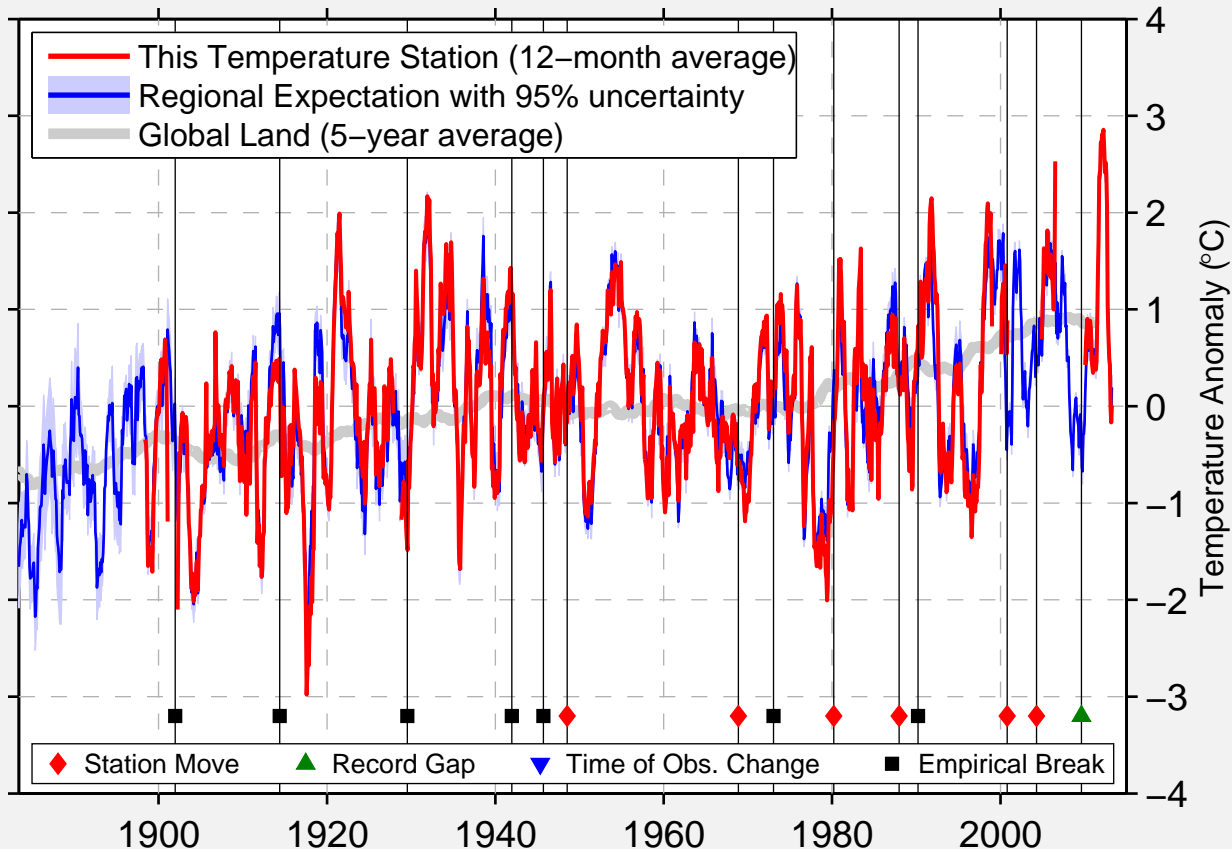

# LOUISIANA STARKS NURSERY

39.389 N, 91.129 W (United States)

Data Quality Controlled and Aligned at Breakpoints

Berkeley Earth