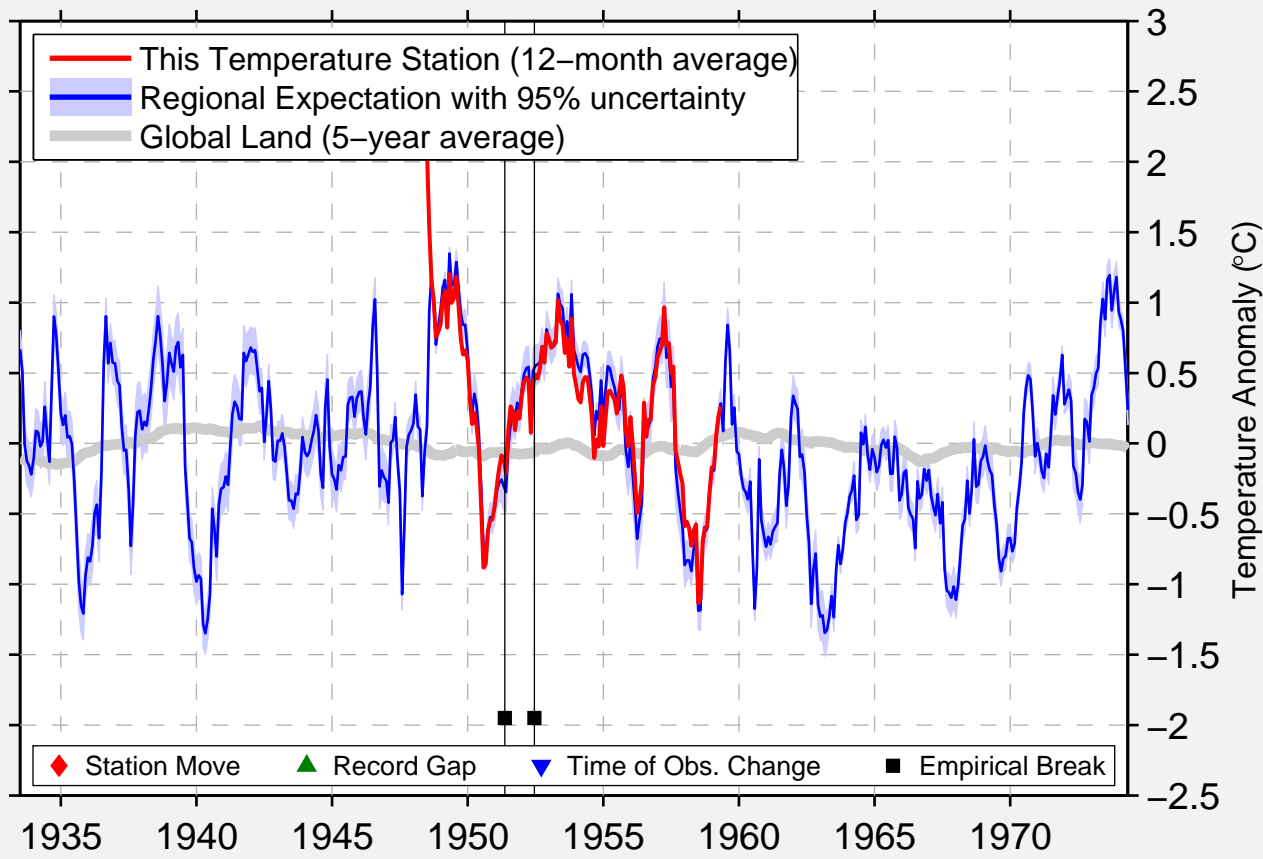

VIENNA BRISCOE 2 N

39.350 N, 81.533 W (United States)

Data Quality Controlled and Aligned at Breakpoints

Berkeley Earth