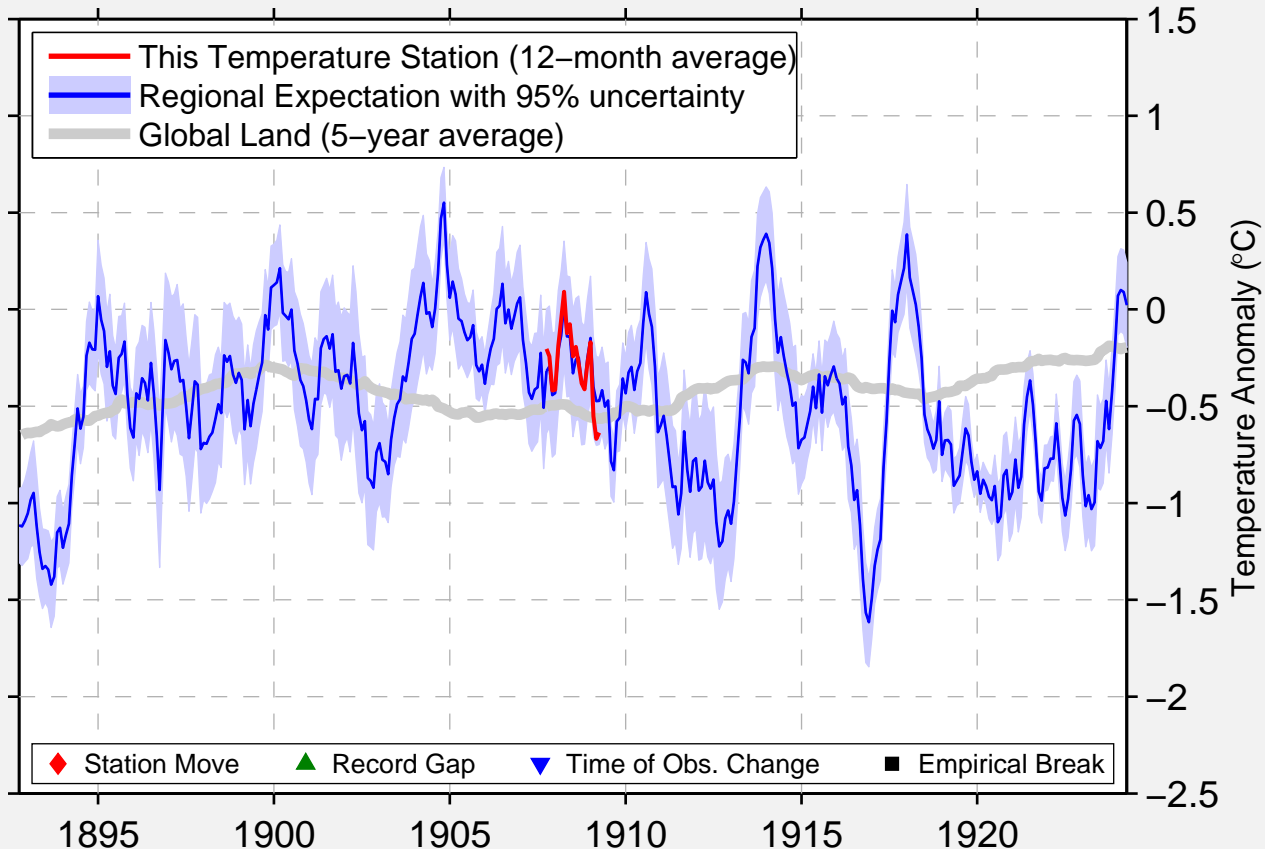

# HULLVILLE 7 SE

39.350 N, 122.867 W (United States)

Data Quality Controlled and Aligned at Breakpoints

Berkeley Earth