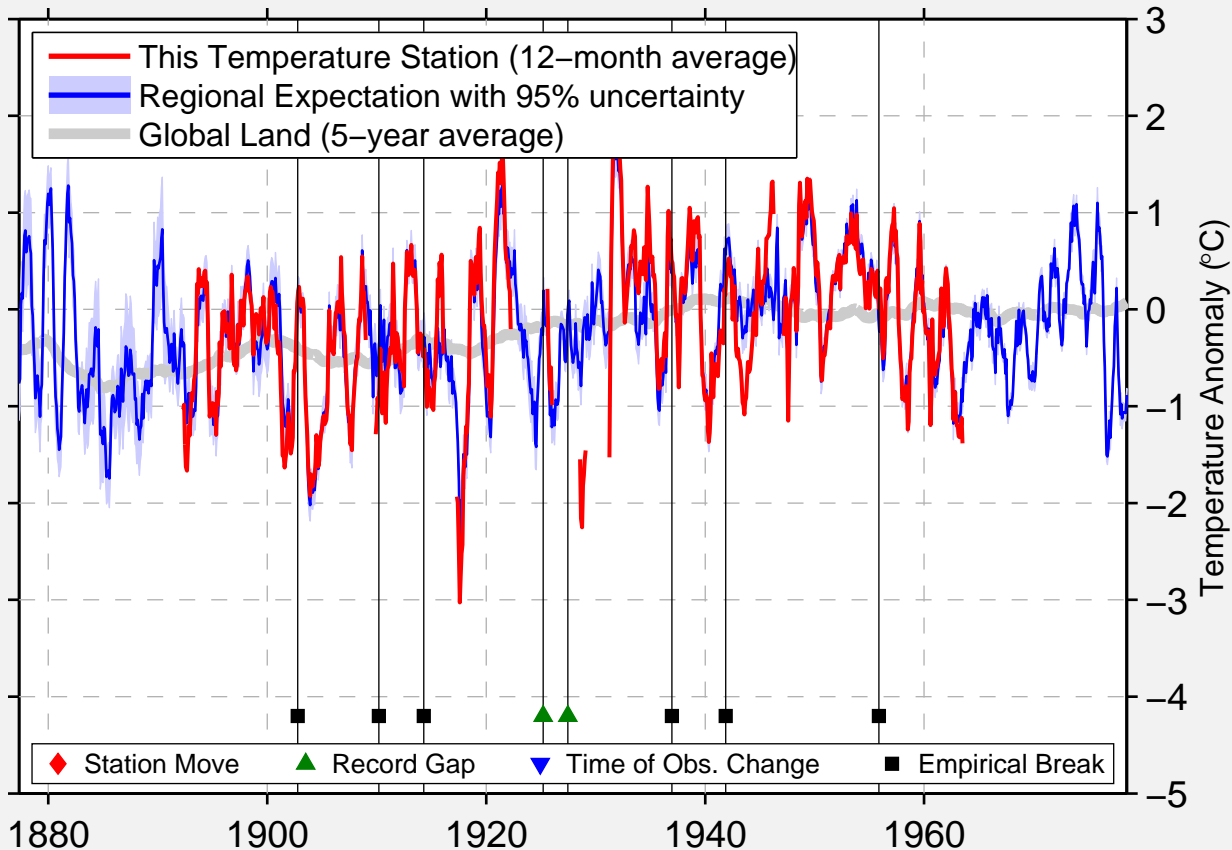

# GRAFTON 1 NE

39.349 N, 80.012 W (United States)

Data Quality Controlled and Aligned at Breakpoints

Berkeley Earth