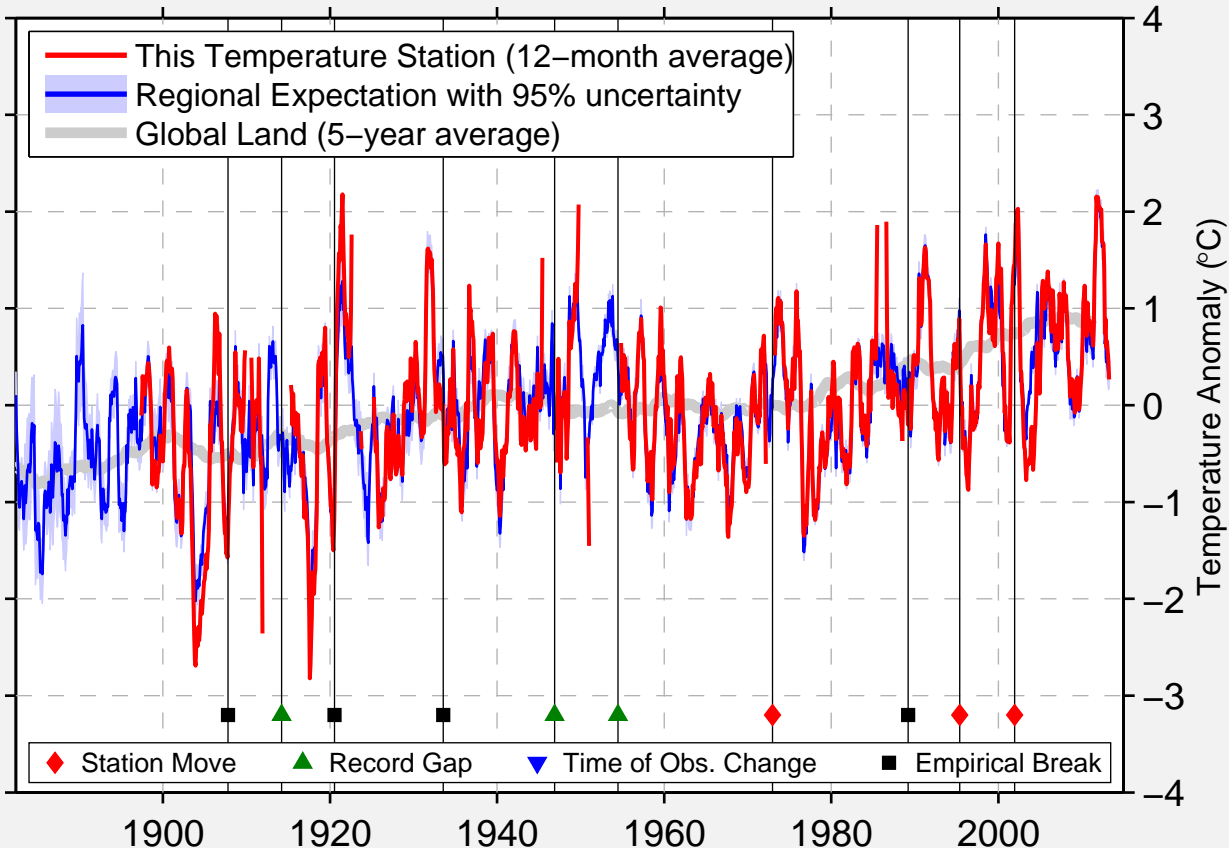

ROMNEY 1 SW

39.339 N, 78.773 W (United States)

Data Quality Controlled and Aligned at Breakpoints

Berkeley Earth