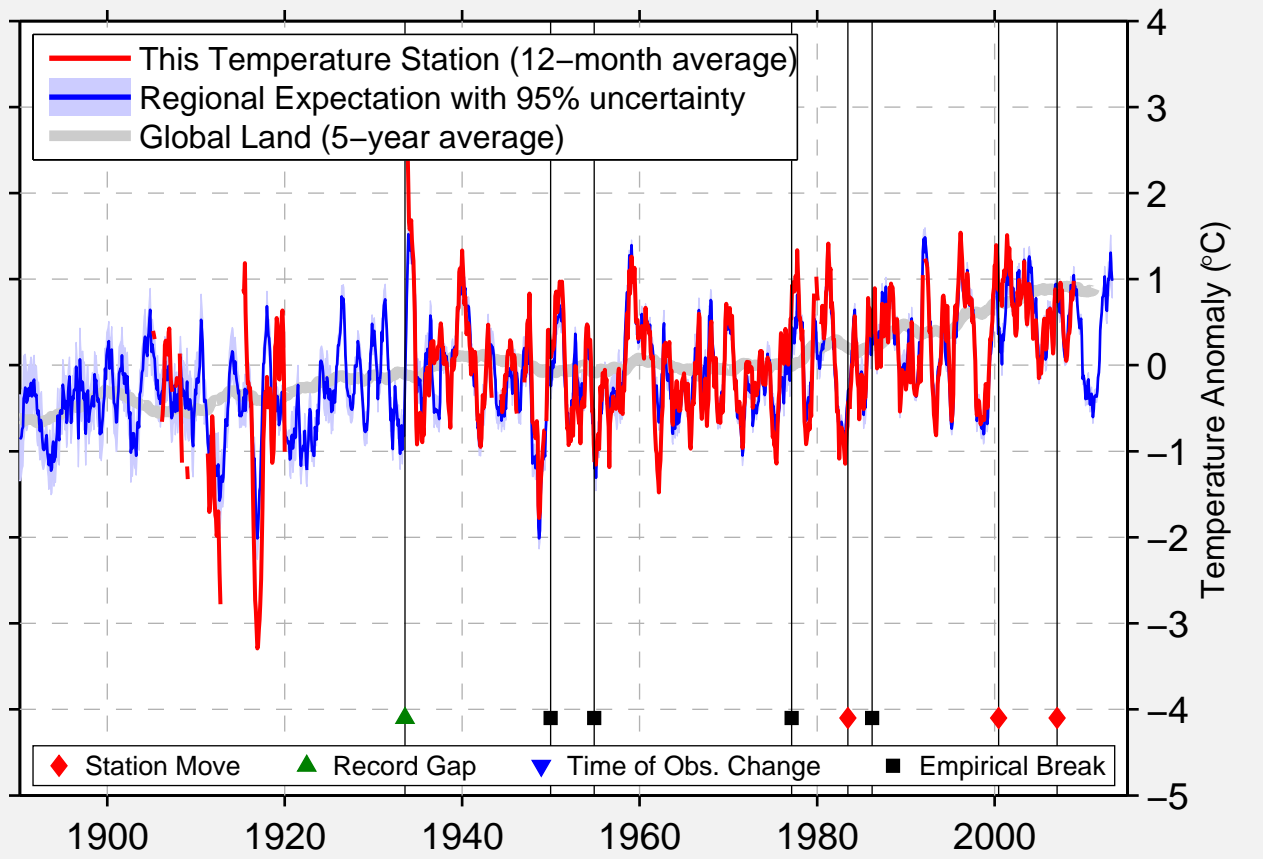

TRUCKEE RS

39.333 N, 120.182 W (United States)

Data Quality Controlled and Aligned at Breakpoints

Berkeley Earth