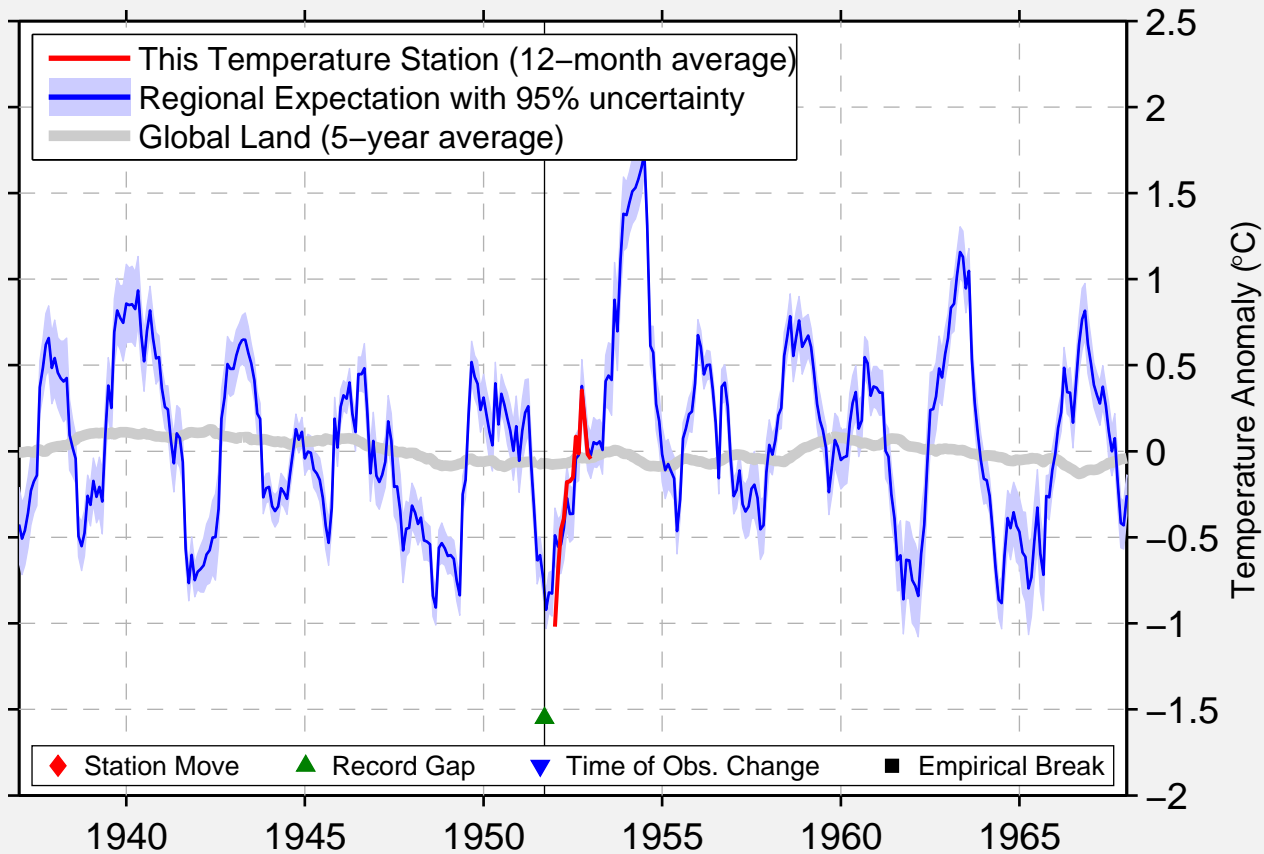

TENNESSEE PASS

39.333 N, 106.333 W (United States)

Data Quality Controlled and Aligned at Breakpoints

Berkeley Earth