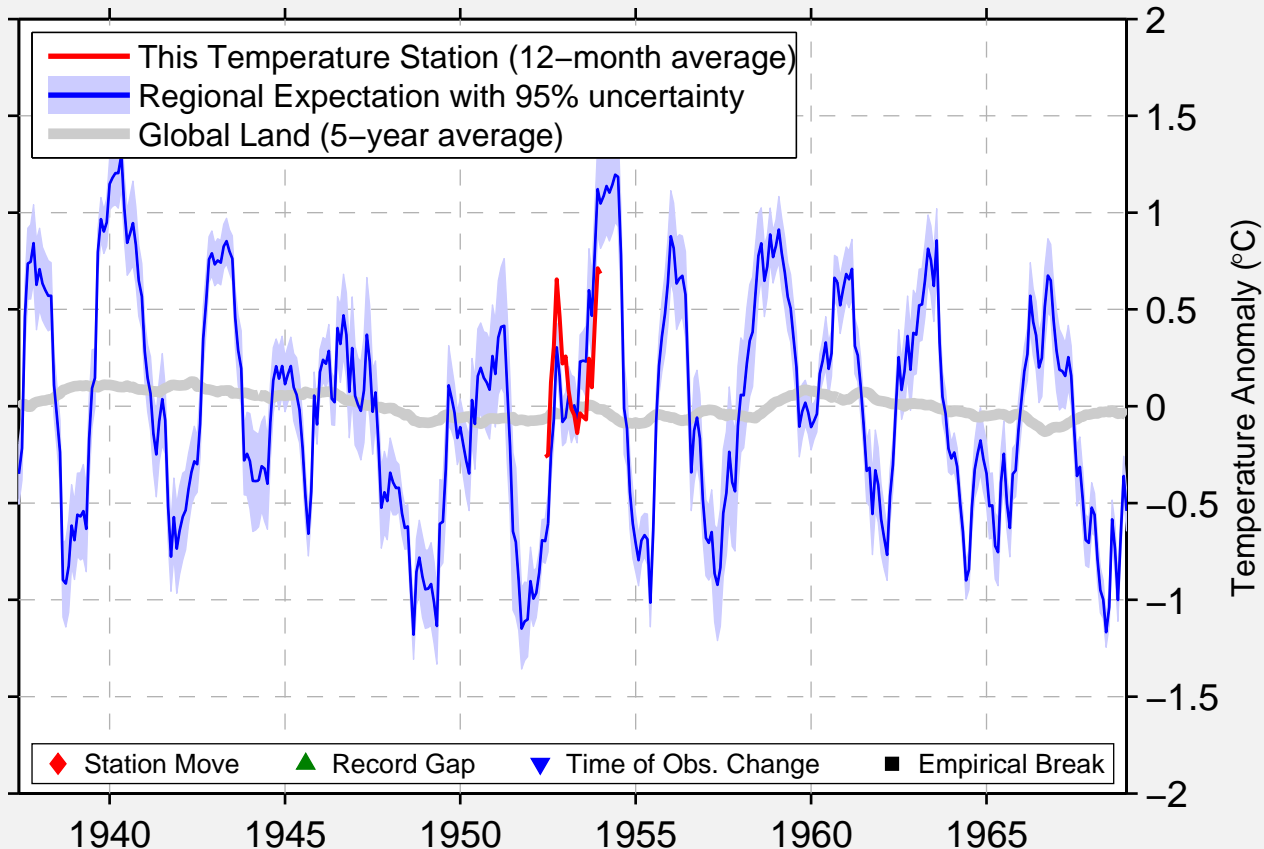

DE BEQUE

39.333 N, 108.217 W (United States)

Data Quality Controlled and Aligned at Breakpoints

Berkeley Earth