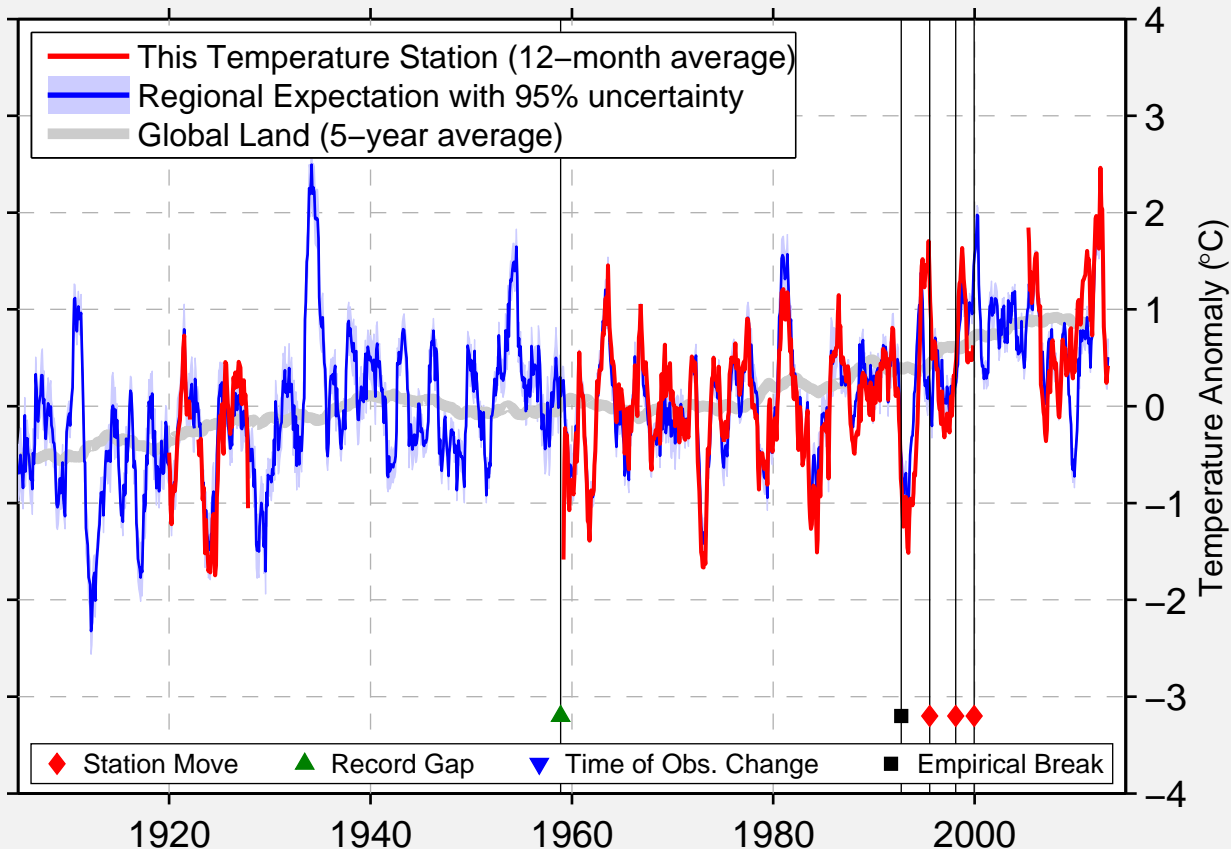

FLAGLER 5 NNE

39.328 N, 103.052 W (United States)

Data Quality Controlled and Aligned at Breakpoints

Berkeley Earth