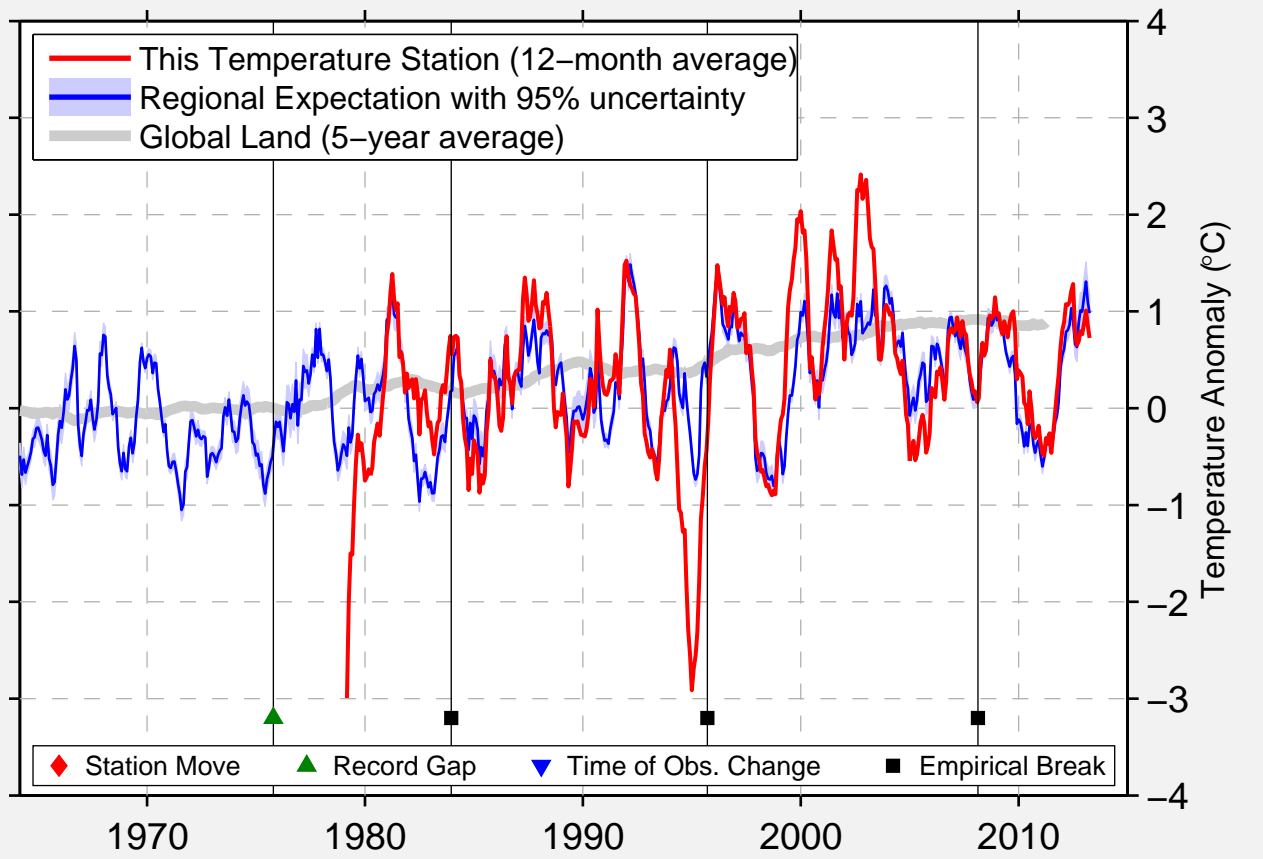

TRUCKEE-TAHOE

39.320 N, 120.136 W (United States)

Data Quality Controlled and Aligned at Breakpoints

Berkeley Earth