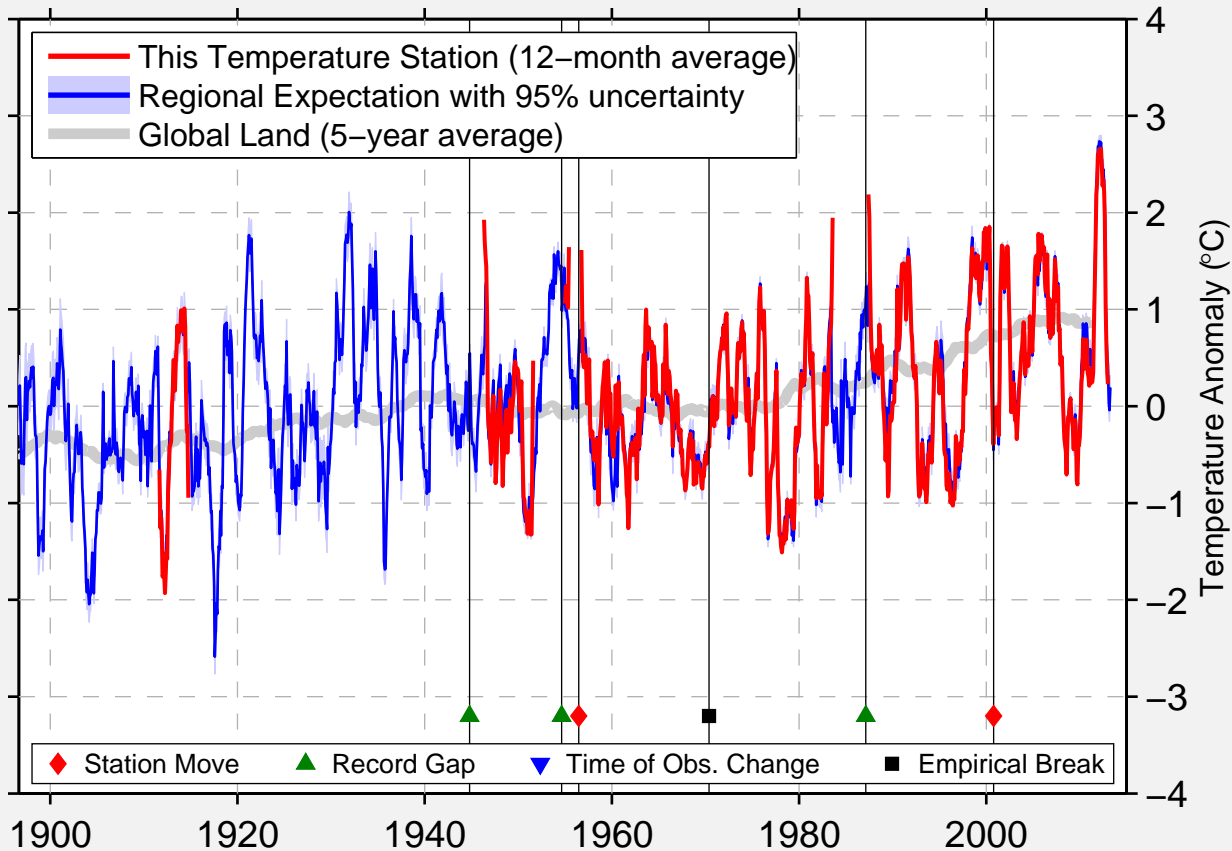

VANDALIA

39.317 N, 91.483 W (United States)

Data Quality Controlled and Aligned at Breakpoints

Berkeley Earth