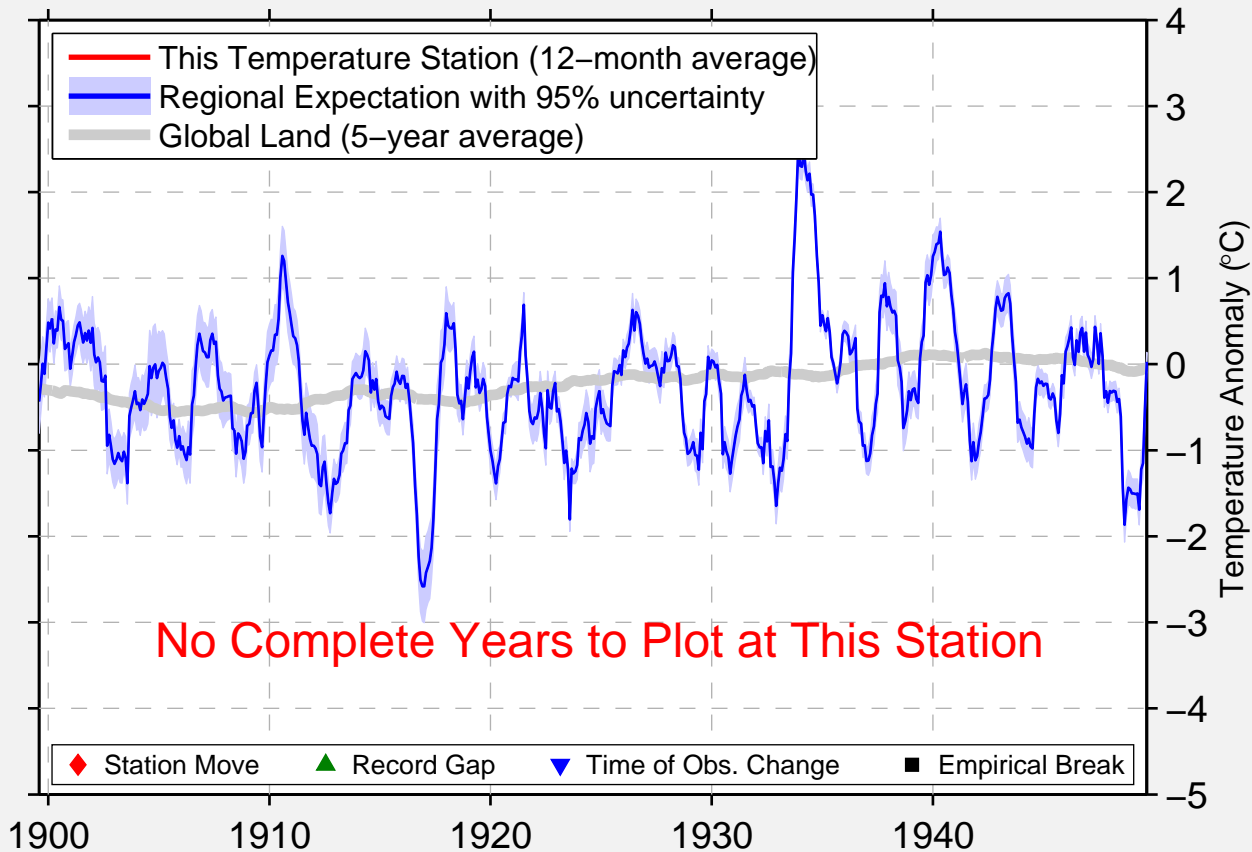

EPHRAIM ALPINE MEADOW

39.300 N, 111.450 W (United States)

Data Quality Controlled and Aligned at Breakpoints

Berkeley Earth