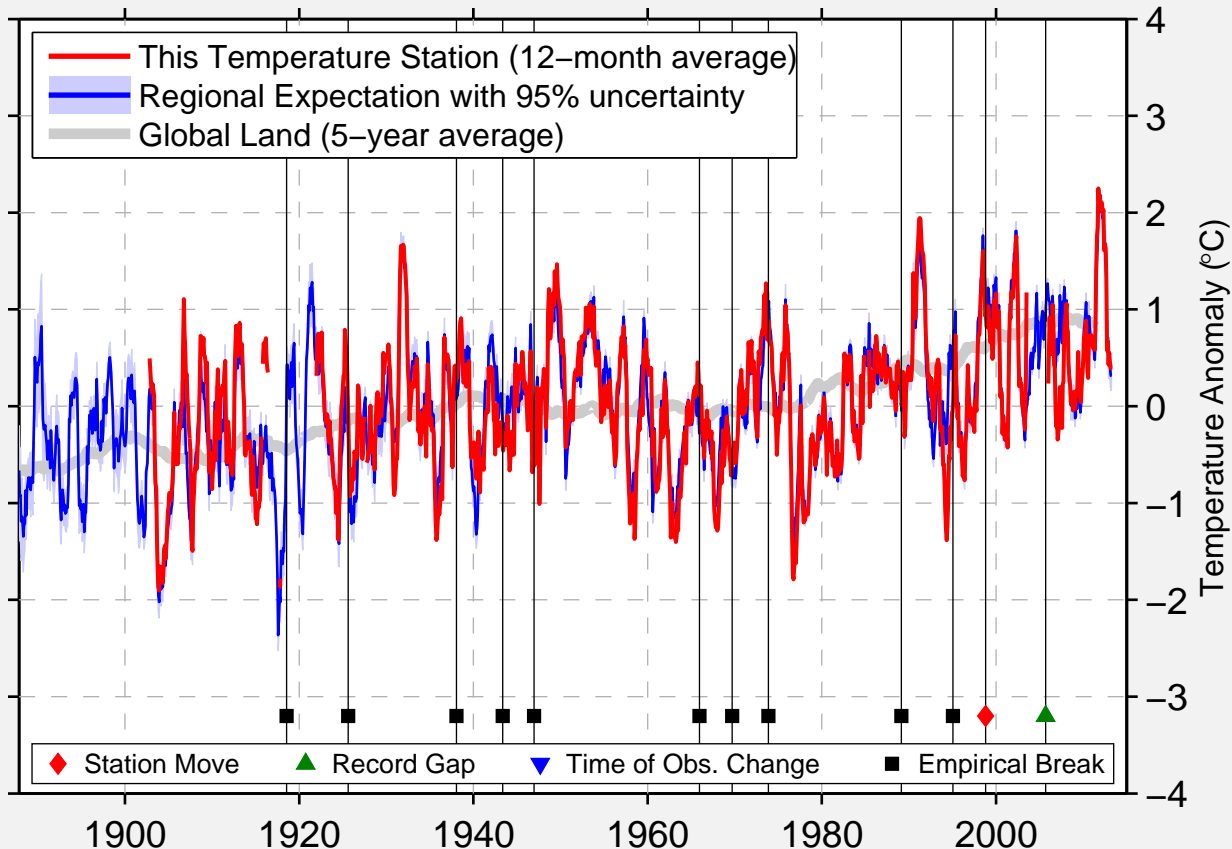

BAYARD

39.273 N, 79.368 W (United States)

Data Quality Controlled and Aligned at Breakpoints

Berkeley Earth