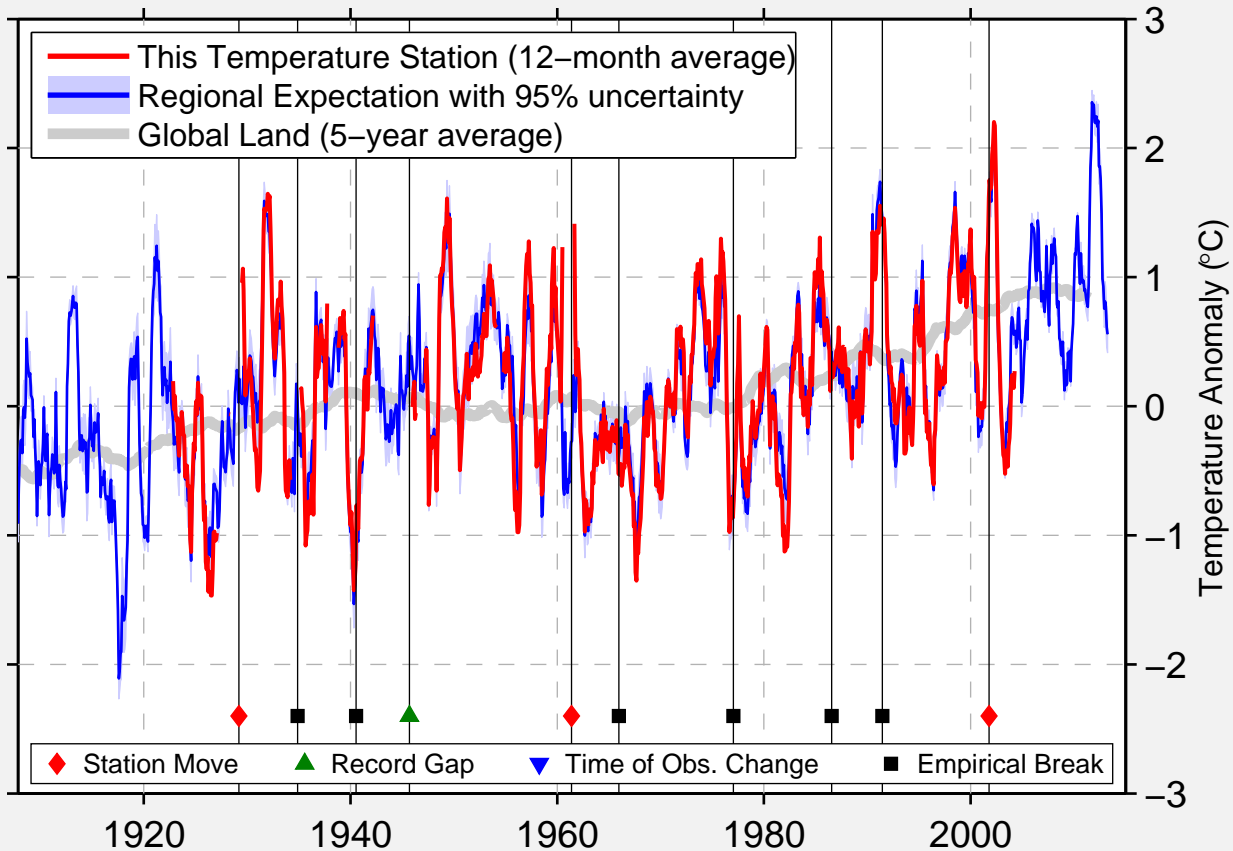

BELLEPLAIN STN FOREST

39.250 N, 74.859 W (United States)

Data Quality Controlled and Aligned at Breakpoints

Berkeley Earth