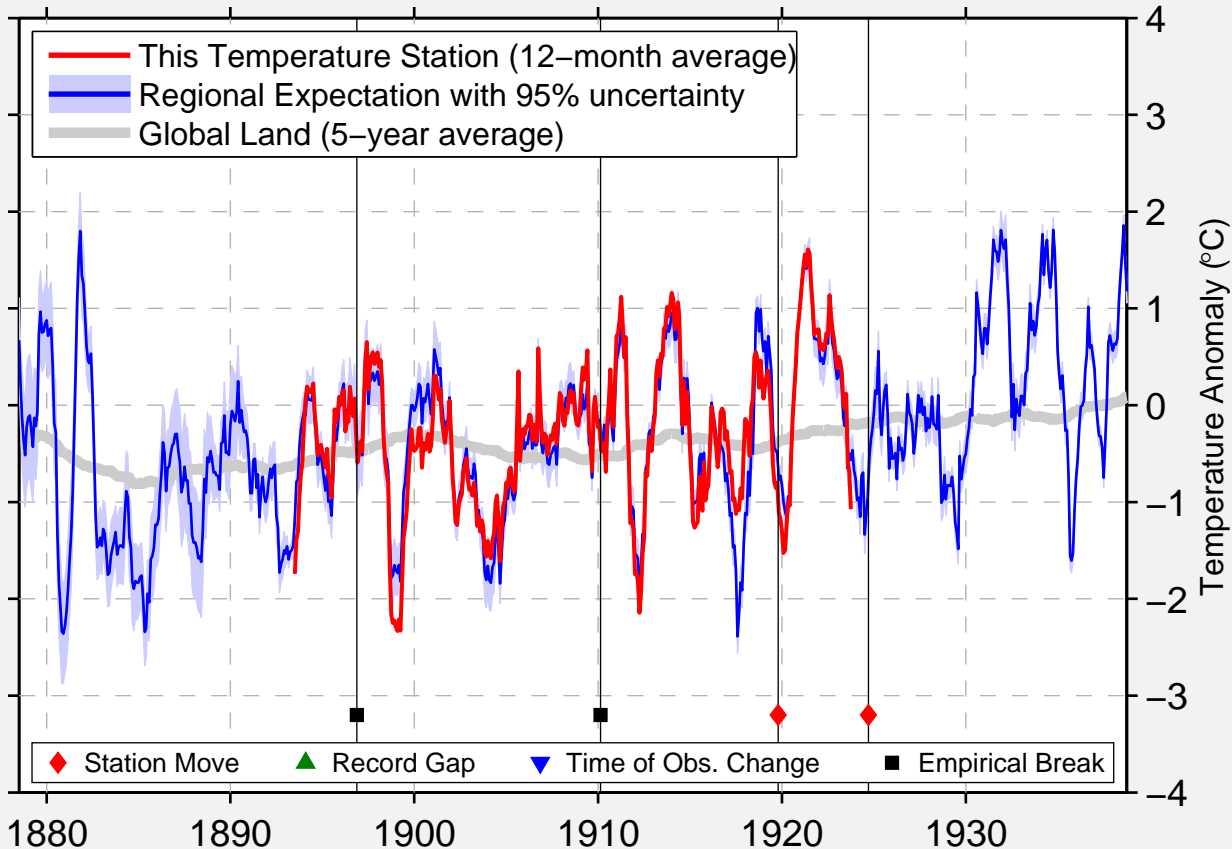

LIBERTY

39.250 N, 94.417 W (United States)

Data Quality Controlled and Aligned at Breakpoints

Berkeley Earth