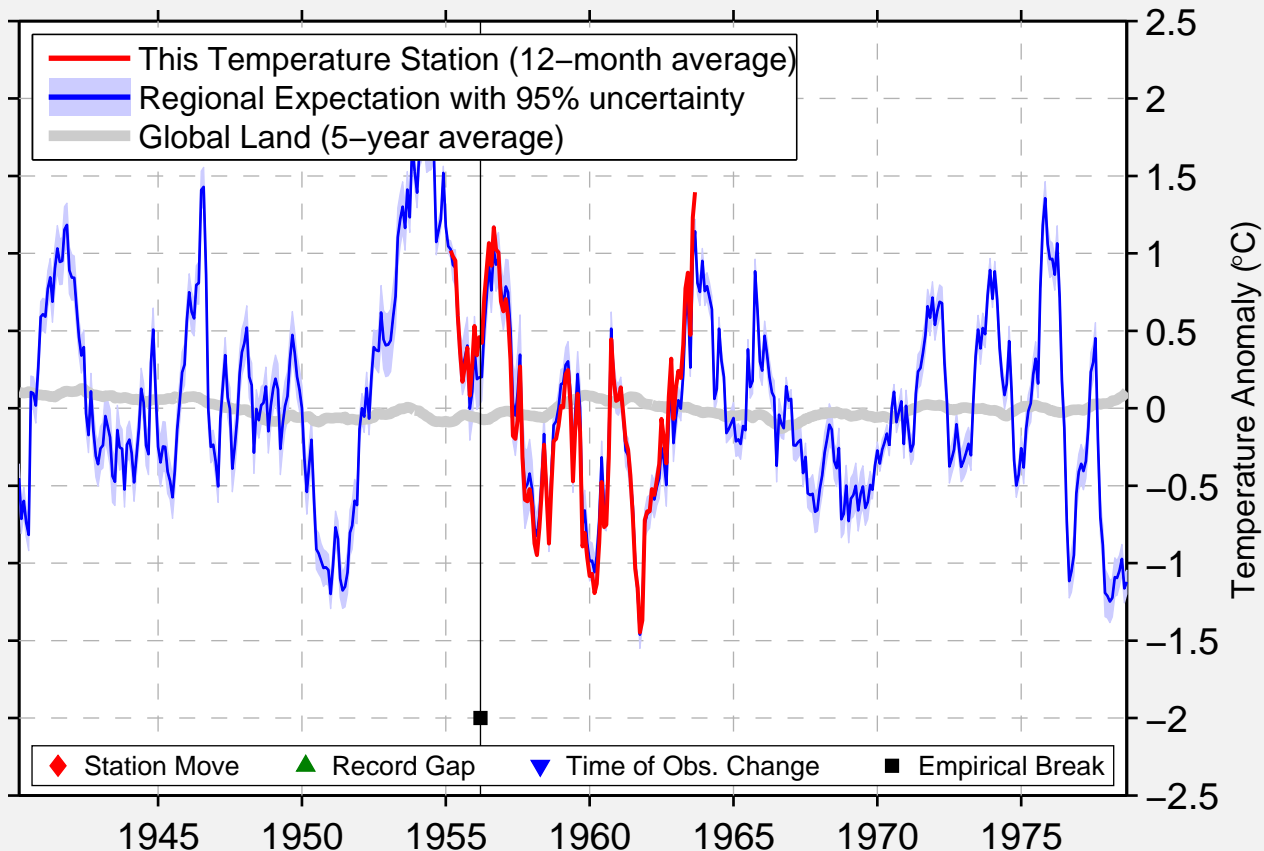

KANSAS CITY BARRY HARBOR

39.242 N, 94.642 W (United States)

Data Quality Controlled and Aligned at Breakpoints

Berkeley Earth