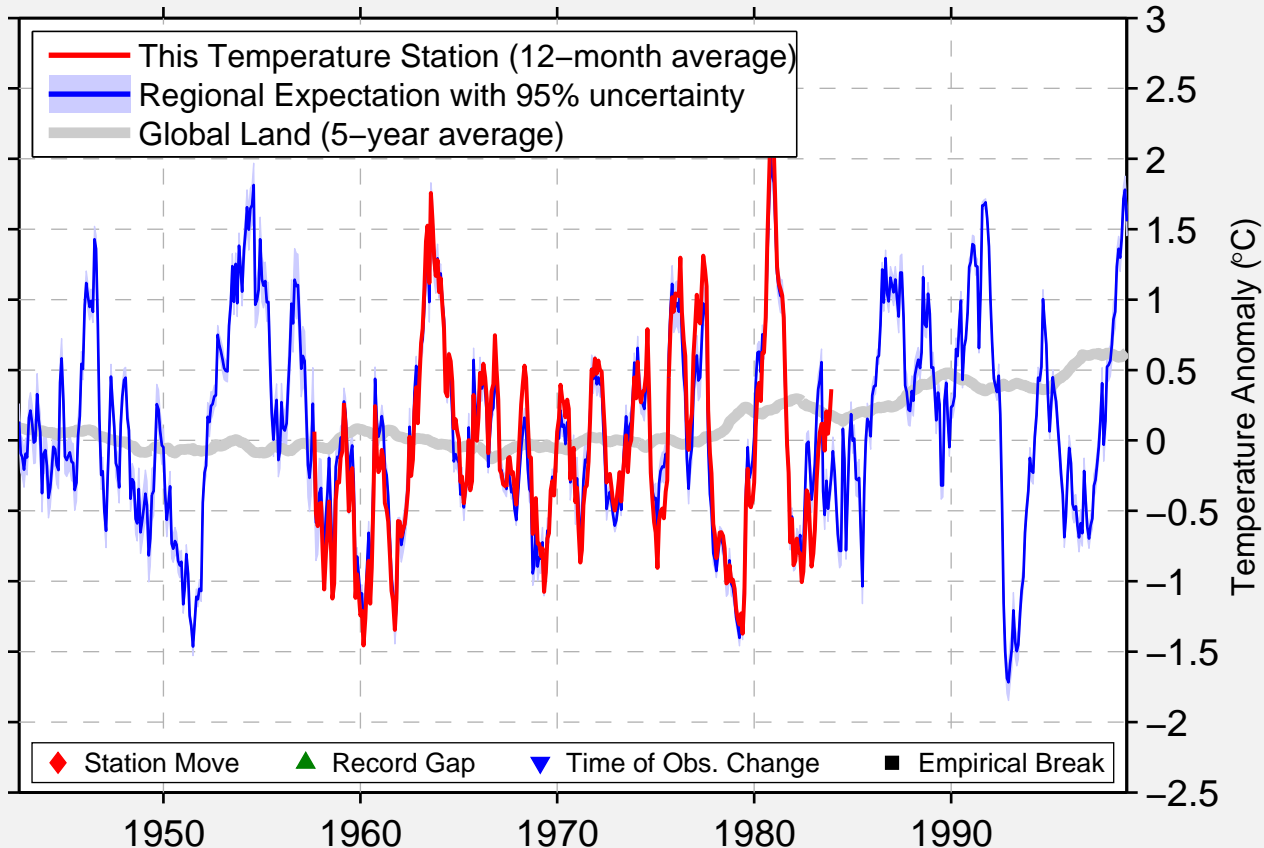

HUNTER

39.233 N, 98.393 W (United States)

Data Quality Controlled and Aligned at Breakpoints

Berkeley Earth