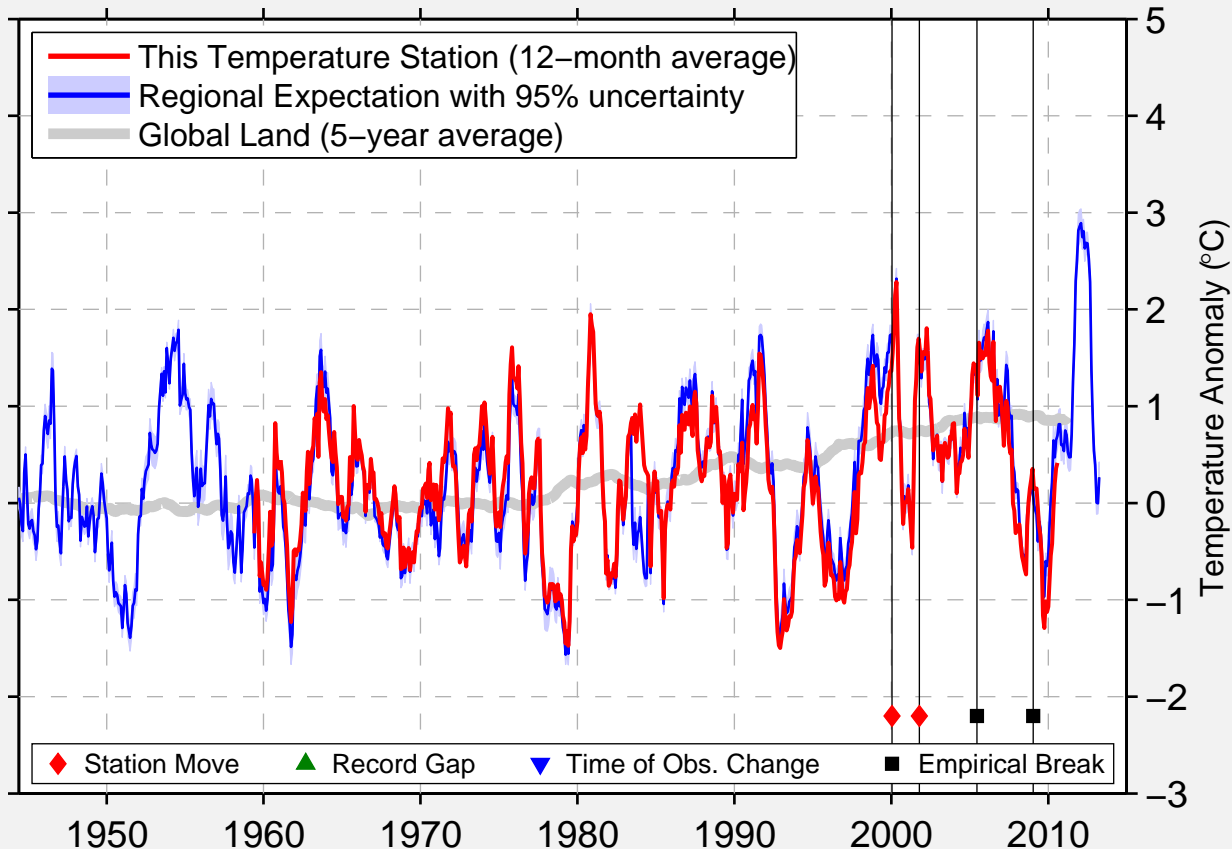

# OSKALOOSA 4 NE

39.225 N, 95.299 W (United States)

Data Quality Controlled and Aligned at Breakpoints

Berkeley Earth