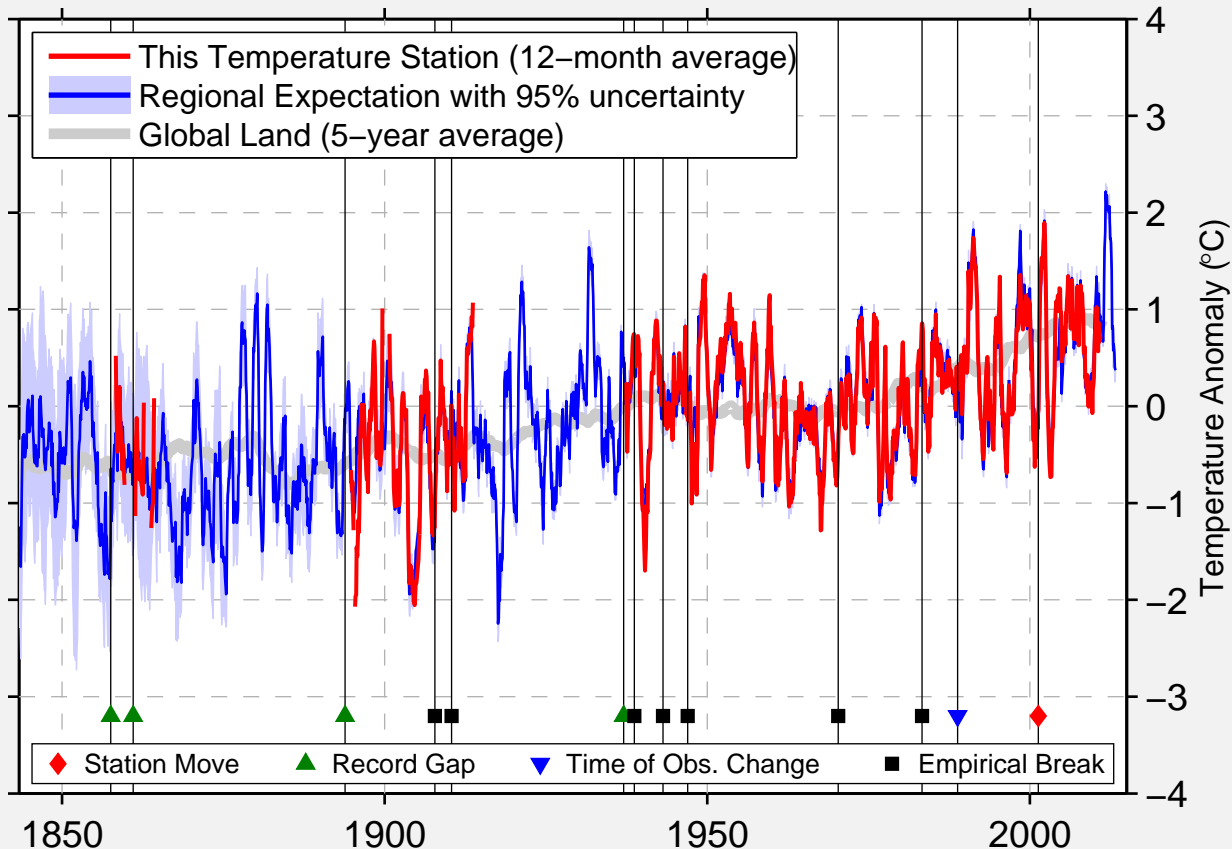

CHESTERTOWN

39.218 N, 76.063 W (United States)

Data Quality Controlled and Aligned at Breakpoints

Berkeley Earth